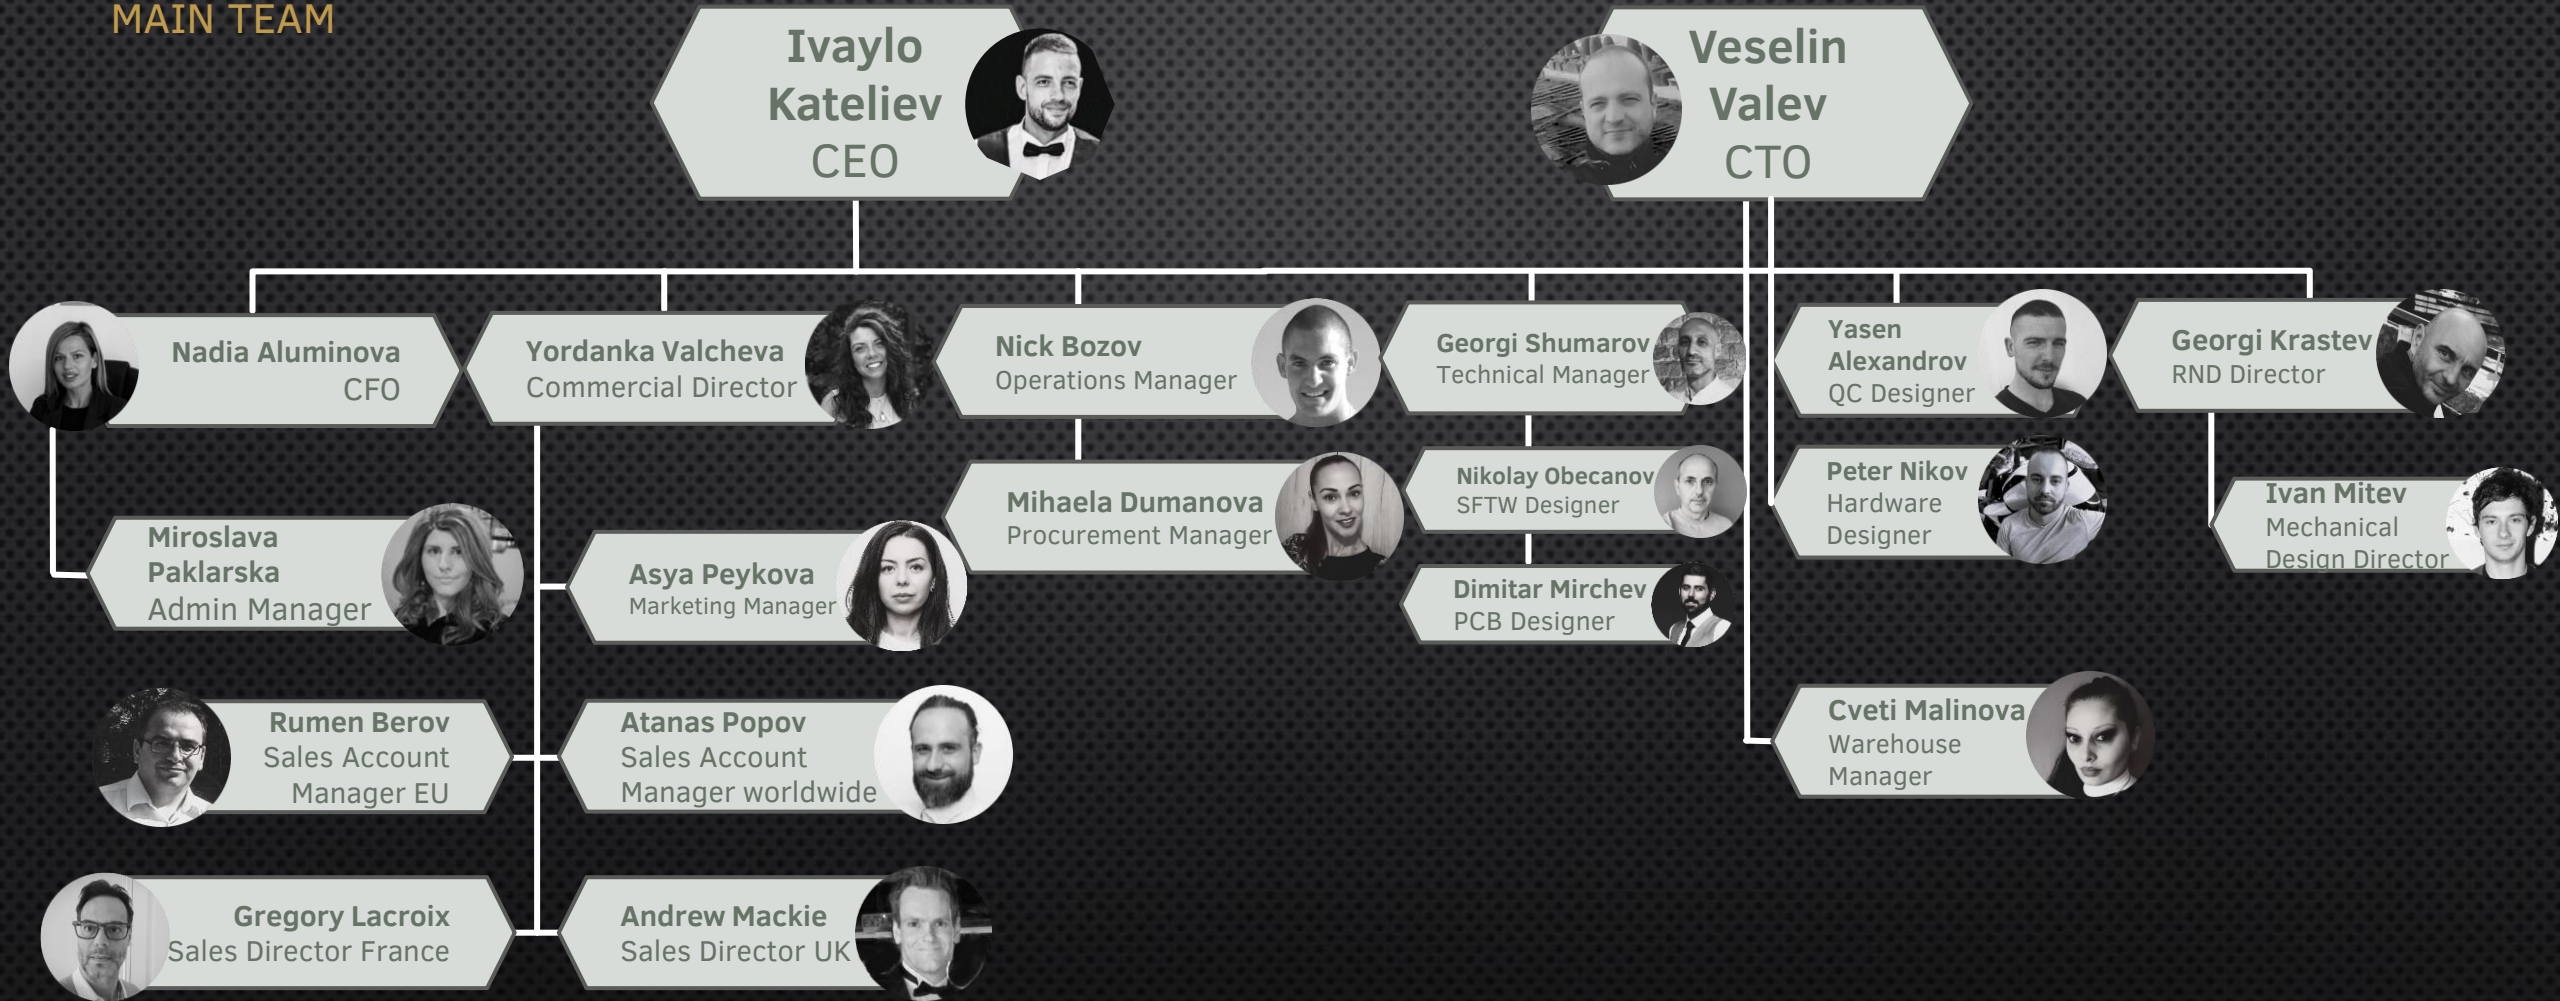

Contact us

MAIN TEAM