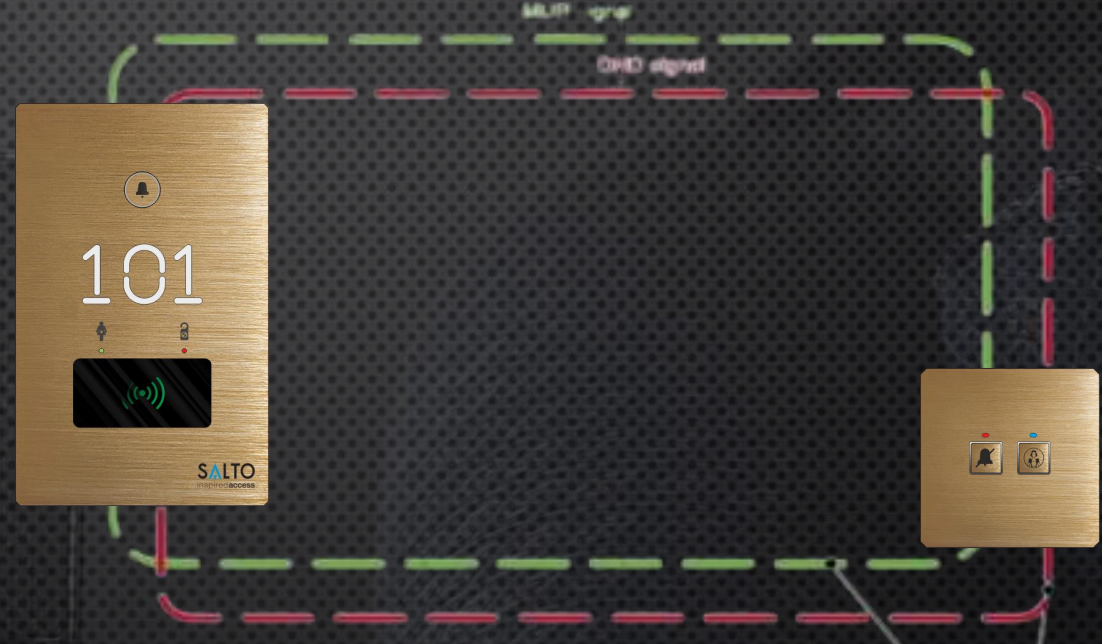

Rhombus Europe & Salto

Bringing security and design to life

**Design tailored
to your soul**

Metal back panel

Outdoor

Indoor

VIA
Dry contact
Modbus
Cresnet
KNX

Reader integration