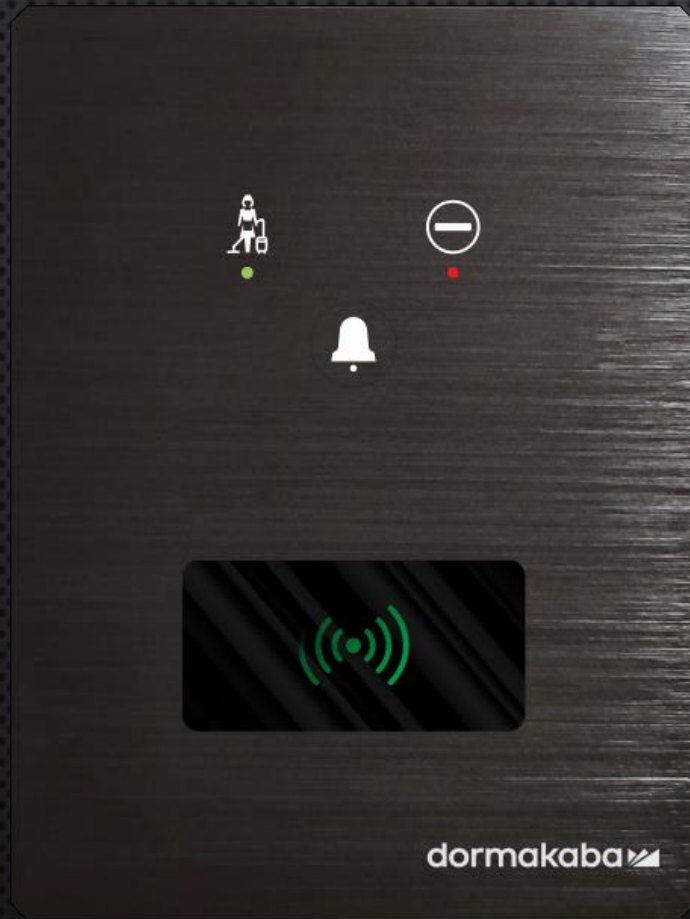

Reader integration

Powered by Rhombus Europe