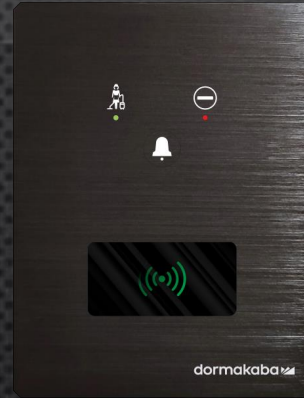

# Bringing security and design to life

**Design tailored  
to your soul**

Metal back panel

Outdoor

Indoor

VIA  
Dry contact  
Modbus  
Cresnet  
KNX