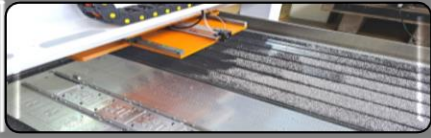

Varna, Bulgaria

Factory
6 Yan Huniyadi Blvd. 9000
info@rhombus-europe.com
+359 882 444 083