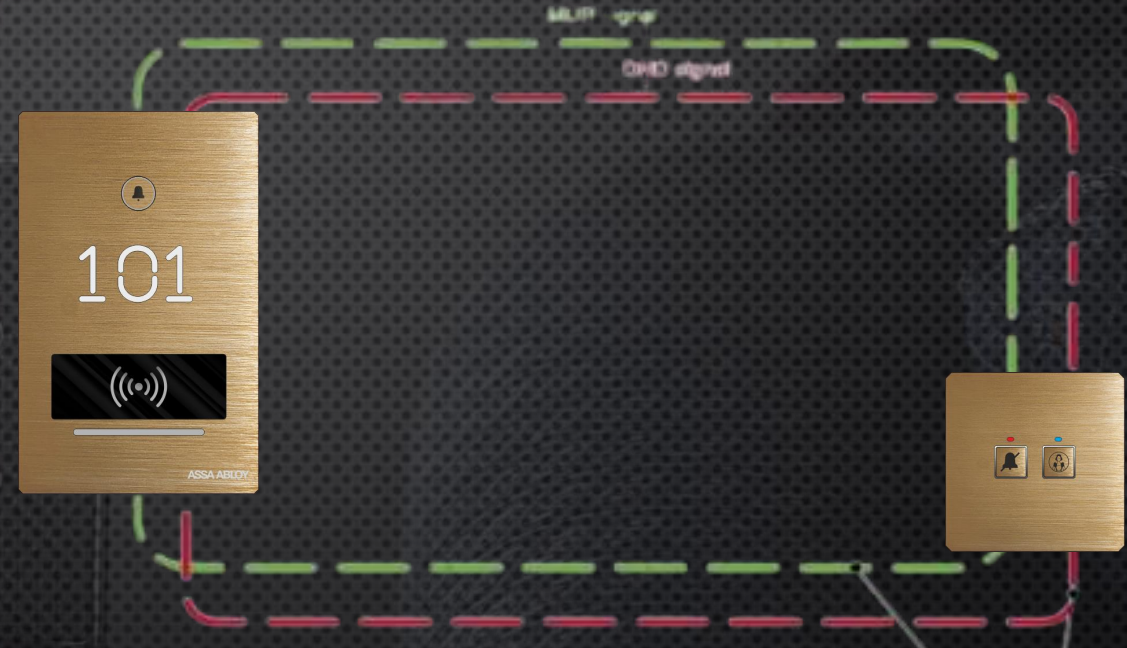

ASSA ABLOY

Rhombus Europe & Assa Abloy

Bringing security and design to life

**Design tailored
to your soul**

Metal back panel

Outdoor

Indoor

VIA
Dry contact
Modbus
Cresnet
KNX