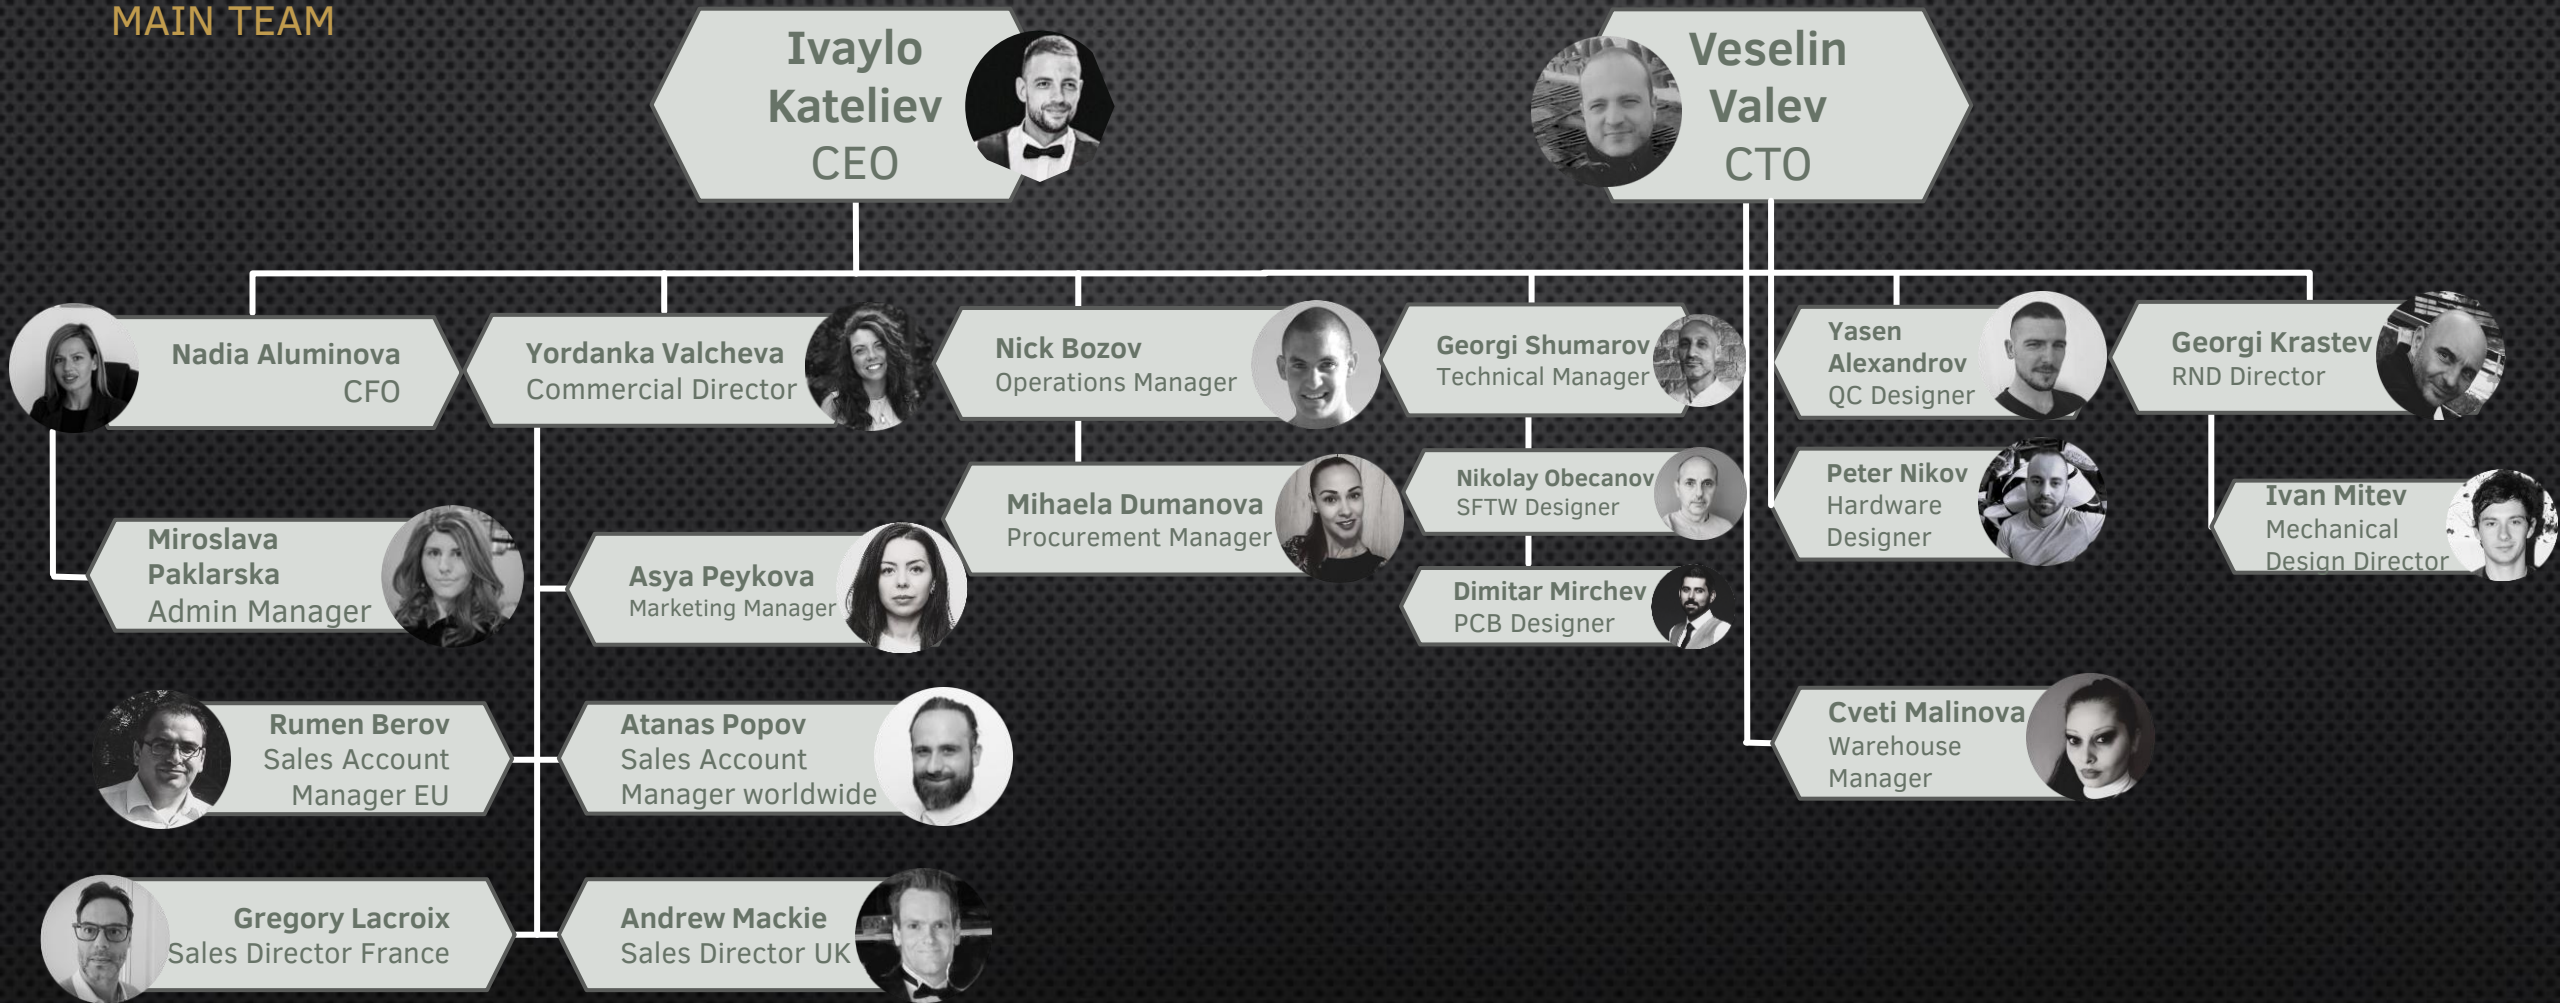

Contact us

MAIN TEAM