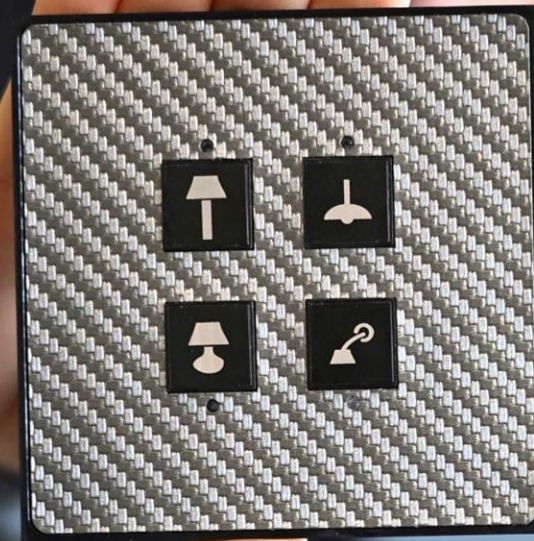

Griffon

NOW AVAILABLE IN INFINITE FINISHES.

Unlimited combinations of face plates,
combinations & mechanisms.

FINISHES:

- METAL
- LEATHER
- WOOD
- STONE
- PLEXIGLASS

Finishes – Best Sellers

Antique Brass

Bronze Brushed