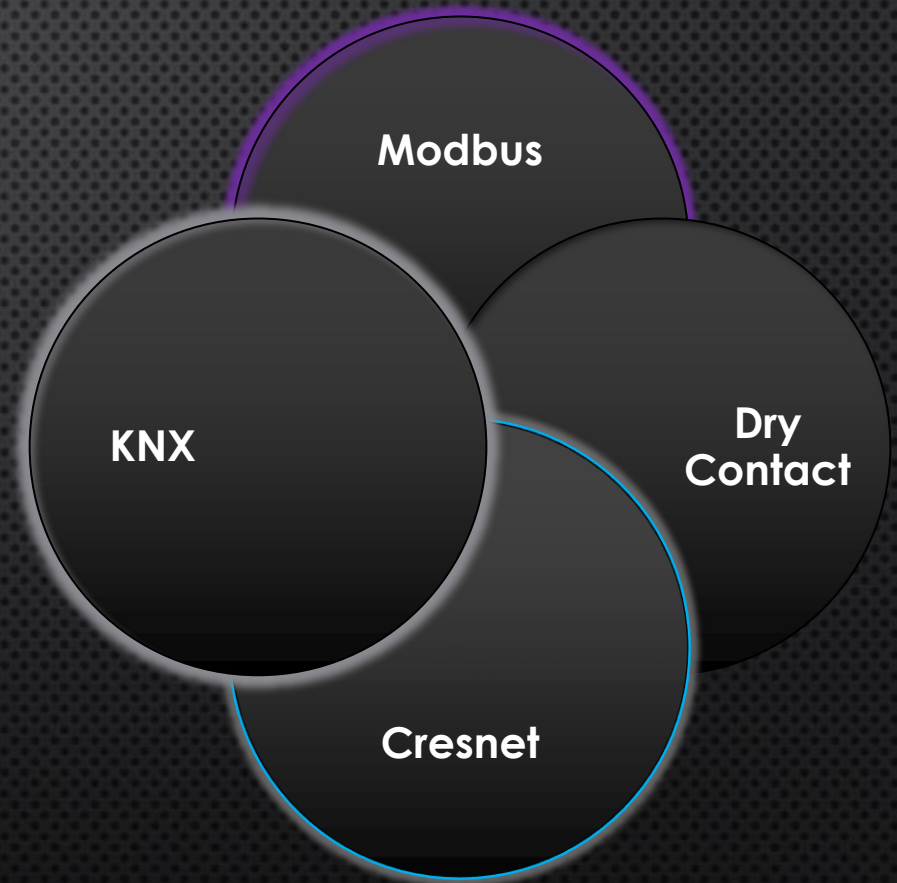

Production

101% SATISFACTION - TECHNOLOGY

OUR KEYPADS SUPPORT VARIOUS TECHNOLOGIES TO ACHIEVE THE BEST IN AUTOMATION. WE UNDERSTAND THAT THE PERFECT BLEND BETWEEN DESIGN AND COMFORT CANNOT BE ACHIEVED WITHOUT TECHNOLOGY. DEFINE YOUR DESIRE FROM ONE OF OUR COLLECTIONS OR CONTACT US SO WE CAN ASSIST YOU BETTER.

RHOMBUS'S DEVICES WORK IN INTEGRATION WITH VARIOUS TECHNOLOGIES SUCH AS MODBUS, KNX, CRESNET, DRY CONTACT AND MANY OTHERS. RHOMBUS EUROPE IS PROGRESSING VERY QUICKLY THANKS TO THE HIGH QUALITY OF ITS MANUFACTURED DEVICES, AMAZING DESIGN AND PRECISE EXECUTION OF EACH CUSTOMER ORDER.

WE COVER EU / IT / BS / US BACK BOX STANDARDS.