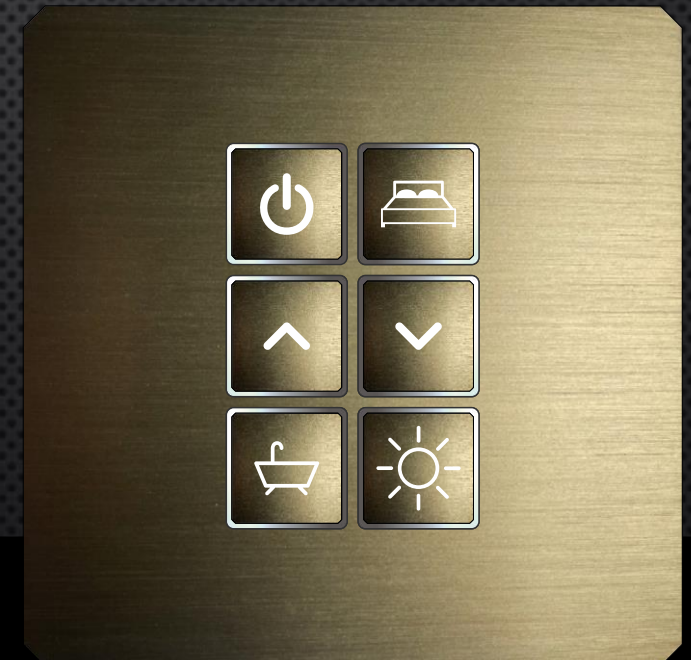

BZ7B Bronze 7 Brushed