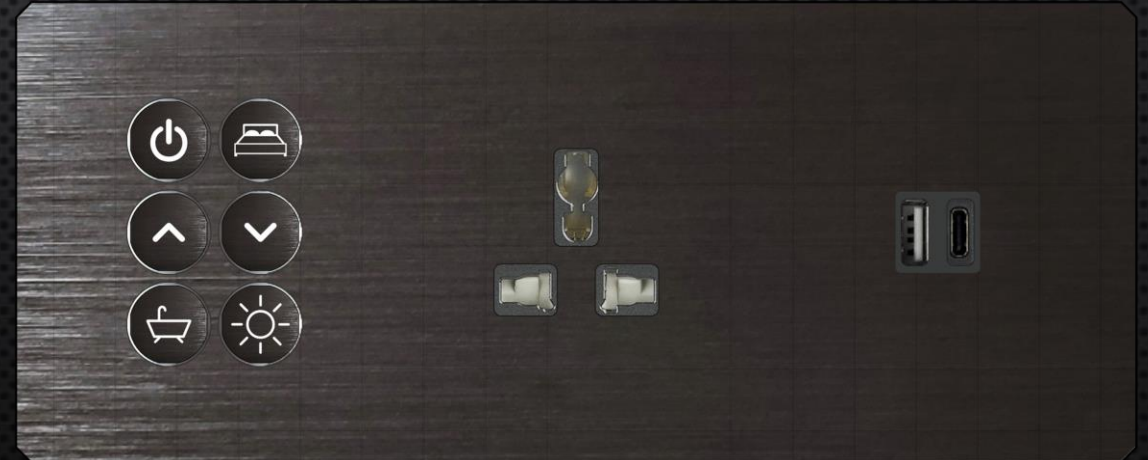

Bedside Panels

Powered by Rhombus Europe