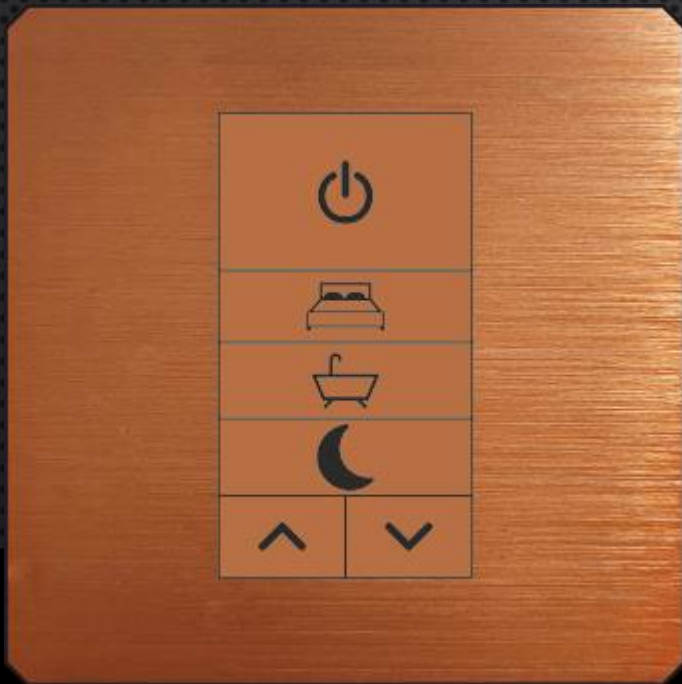

Finishes for Control 4 keypad

Powered by Rhombus Europe

Champagne Brushed

Bronze4 Brushed

BZ7B Bronze 7 Brushed

Finishes for Control 4 keypad

Powered by Rhombus Europe

Copper Brushed