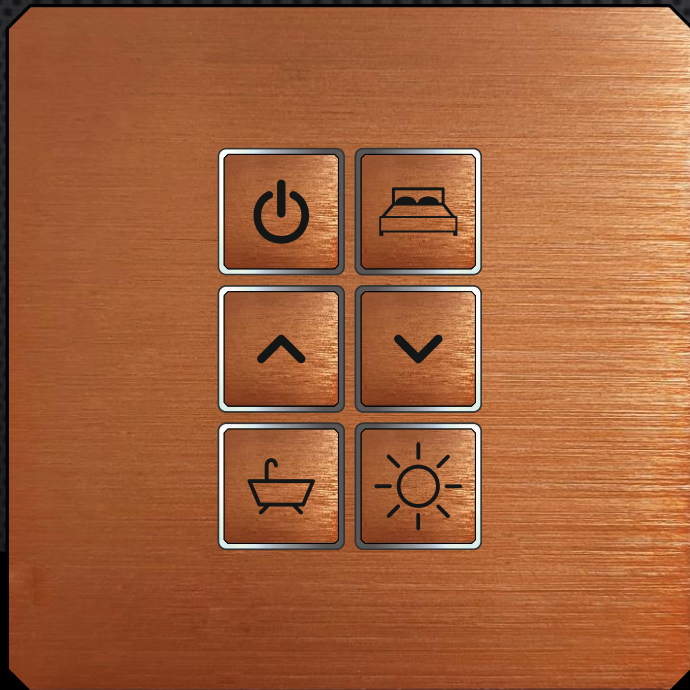

Alternative

Powered by Rhombus Europe

Copper Brushed