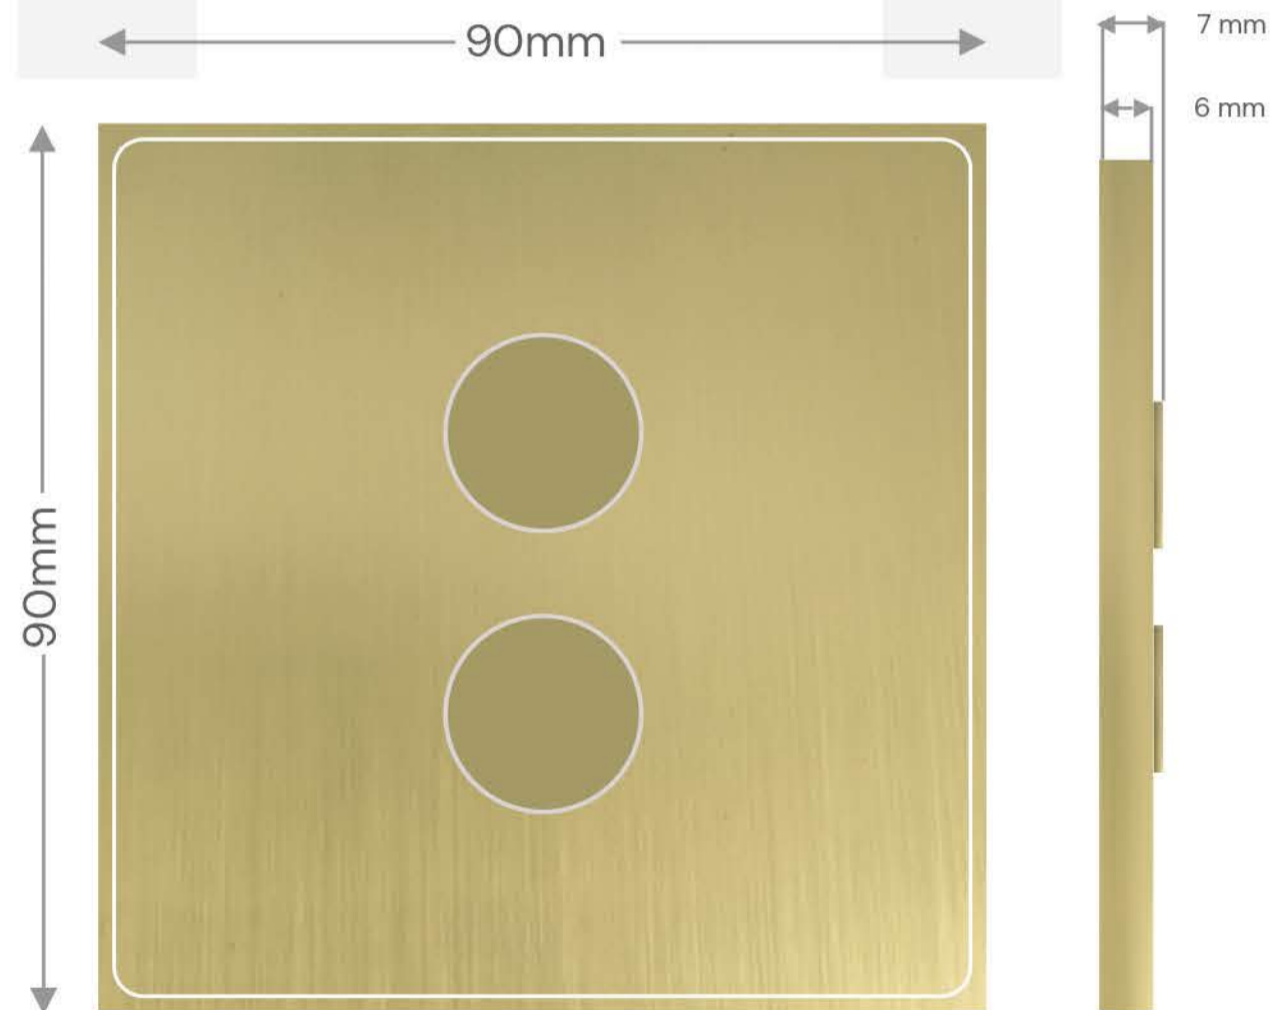

Faceplates

Unlimited combinations and collections of Keypads and accessories.
Customise the configurations that deliver a home away from home.

Griffin Range

Squared corners

British & EU Standard

Notes

All the above configuration are design to mount with standard UK, EU and Italian backboxes. We also provide customized products, backboxes for specific accessories and projects. Buttons can be provided in round and square option in 15mm / 12mm / 8mm sizes. Toggle buttons have reduced combination because of the mechanical parts. Kindly get in touch with us for customized products and solutions