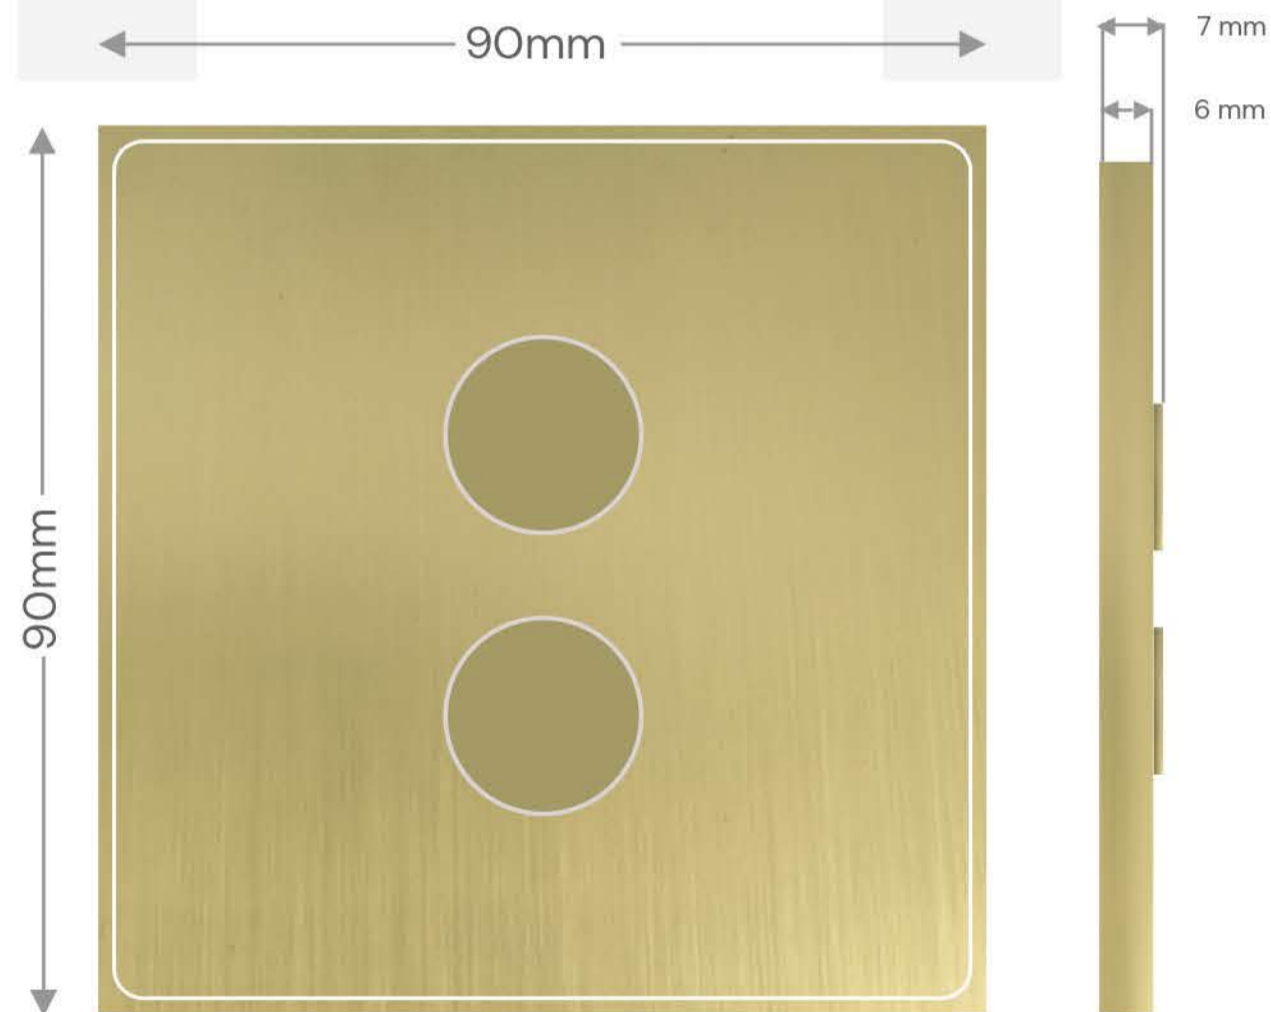

Notes

We provide the entire range of RAL colors. All of the above finishes can be provided in standard round push buttons, square push buttons or toggle. In order to have curved monoblock kind of keypads, screws are required, alternatively the devices are screwless in the Griffin range.

Faceplates

Unlimited combinations and collections of Keypads and accessories.
Customise the configurations that deliver a home away from home.

Griffin Range

Squared corners

British & EU Standard

Notes

All the above configuration are design to mount with standard UK, EU and Italian backboxes. We also provide customized products, backboxes for specific accessories and projects. Buttons can be provided in round and square option in 15mm / 12mm / 8mm sizes. Toggle buttons have reduced combination because of the mechanical parts. Kindly get in touch with us for customized products and solutions