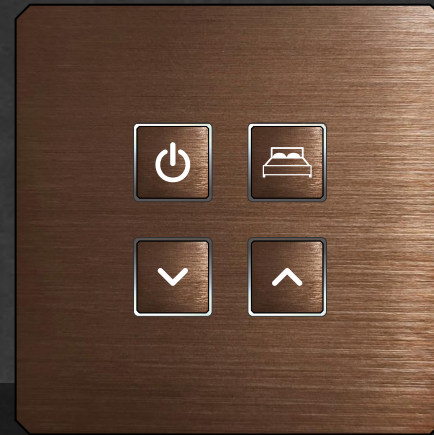

Configurations

Powered by Rhombus Europe

Square buttons