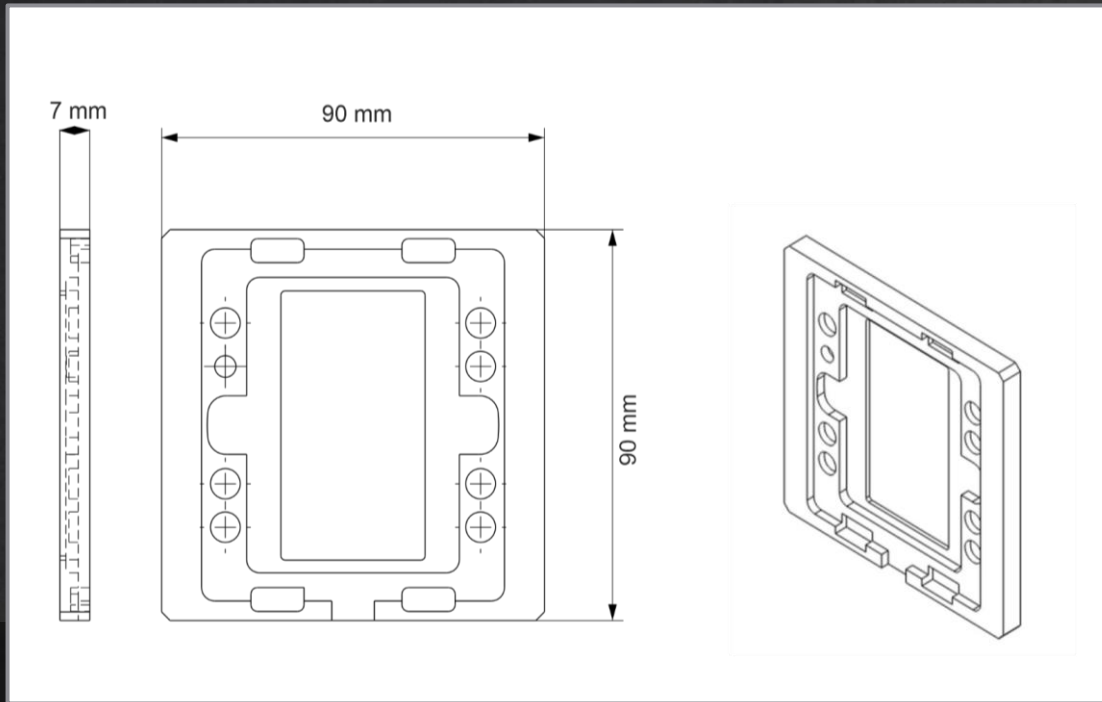

Silver Brushed

Exclusive edition

EU Standard

*The housing could be 7 mm or 10 mm wide.

Finishes for Control 4 keypad

Powered by Rhombus Europe

Champagne Brushed

Bronze 4 Brushed