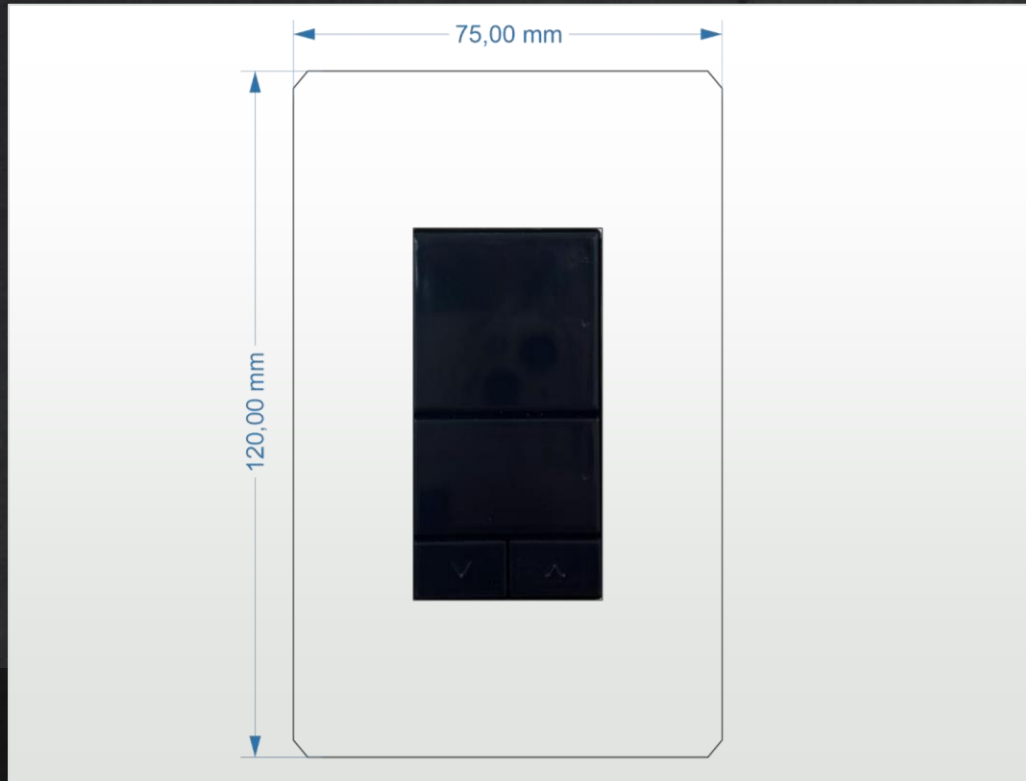

Exclusive edition

US Standard