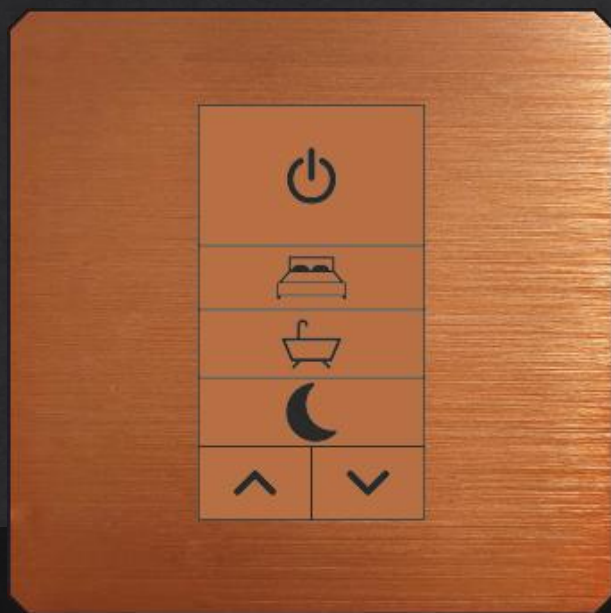

Bronze 7 Brushed

Finishes for Control 4 keypad

Powered by Rhombus Europe

Copper Brushed

Dark Grey Brushed

Inox Brushed

Alternative

Powered by Rhombus Europe