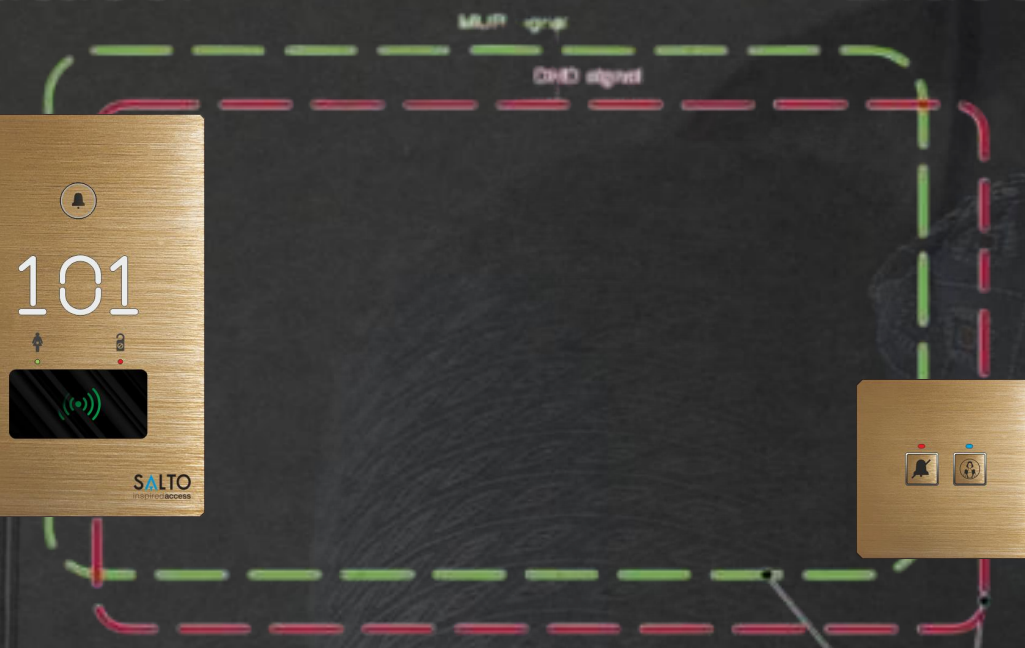

Rhombus Europe & Salto

**Bringing security
and design to life**

**Design tailored to
your soul**

Metal back panel

Outdoor

Indoor

VIA
Dry contact
Modbus
Cresnet
KNX

Reader integration