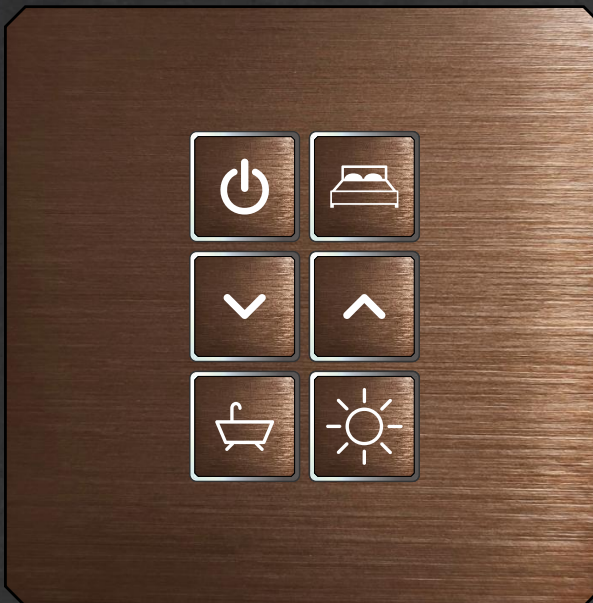

Bronze 4 Brushed