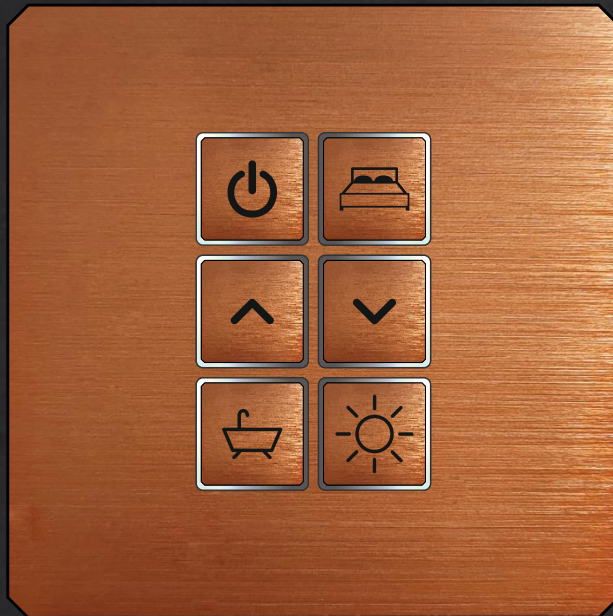

Alternative

Powered by Rhombus Europe

Copper Brushed