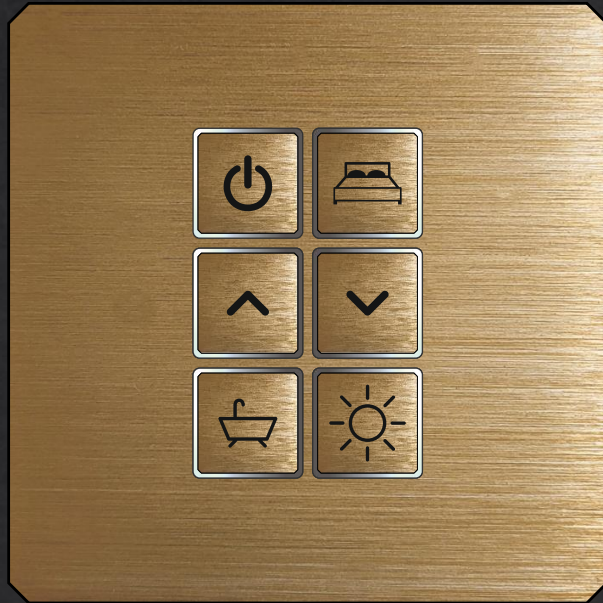

Alternative

Powered by Rhombus Europe

Champagne Brushed