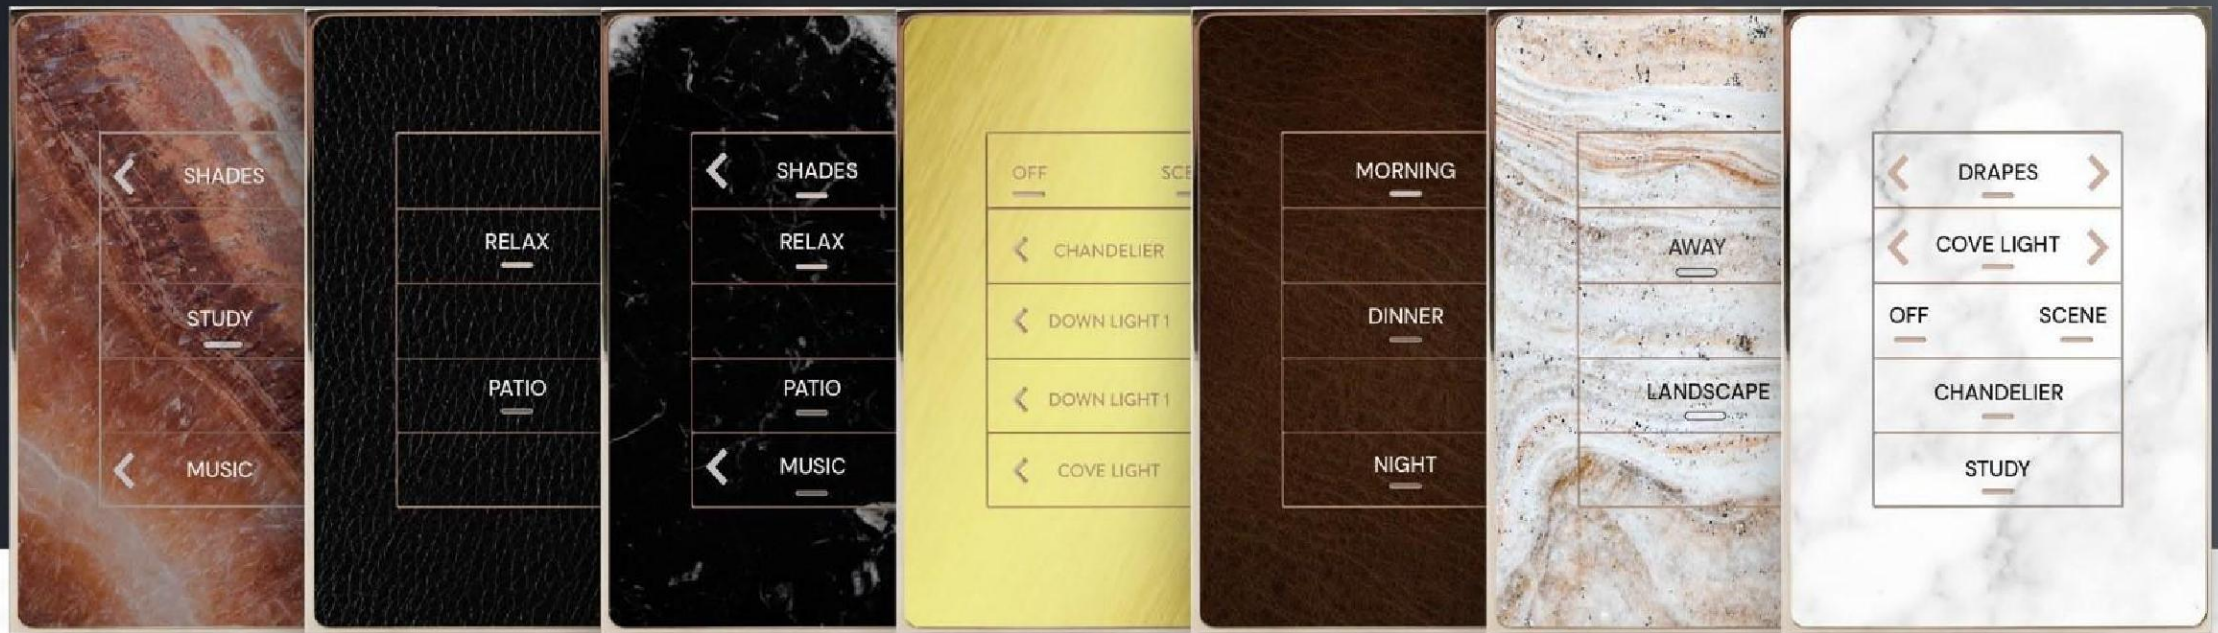

Products are designed, engineered and manufactured by Rhombus Europe. We create a bridge between the electrical and aesthetic world with comfort in mind.

Custom housings

Excellence is in the details

- Crestron's Horizon & Cameo keypads in a collaboration with Rhombus Europe's housings provide a stunning interface for your Crestron Smart Home system.
- Combining flexible button configuration with **beautiful aesthetics** to complement the decor of your home.
- Compatible for **all backbox standards**.

The iconic keypad from Crestron

Now available in infinite finishes

Crestron

Luxury housing of **Horizon** series
by Crestron

Finishes:

- Metal
- Wood
- Leather
- Stone
- Plexiglass

*The front plate could be Metal / Wood / Leather / Stone / Plexiglass.

Frame & Buttons are always metal. Front plate, frame & buttons

could be in different color.

Optional LED lights; laser cut, or laser marked engravings.

We can provide you with Crestron electronics as well.