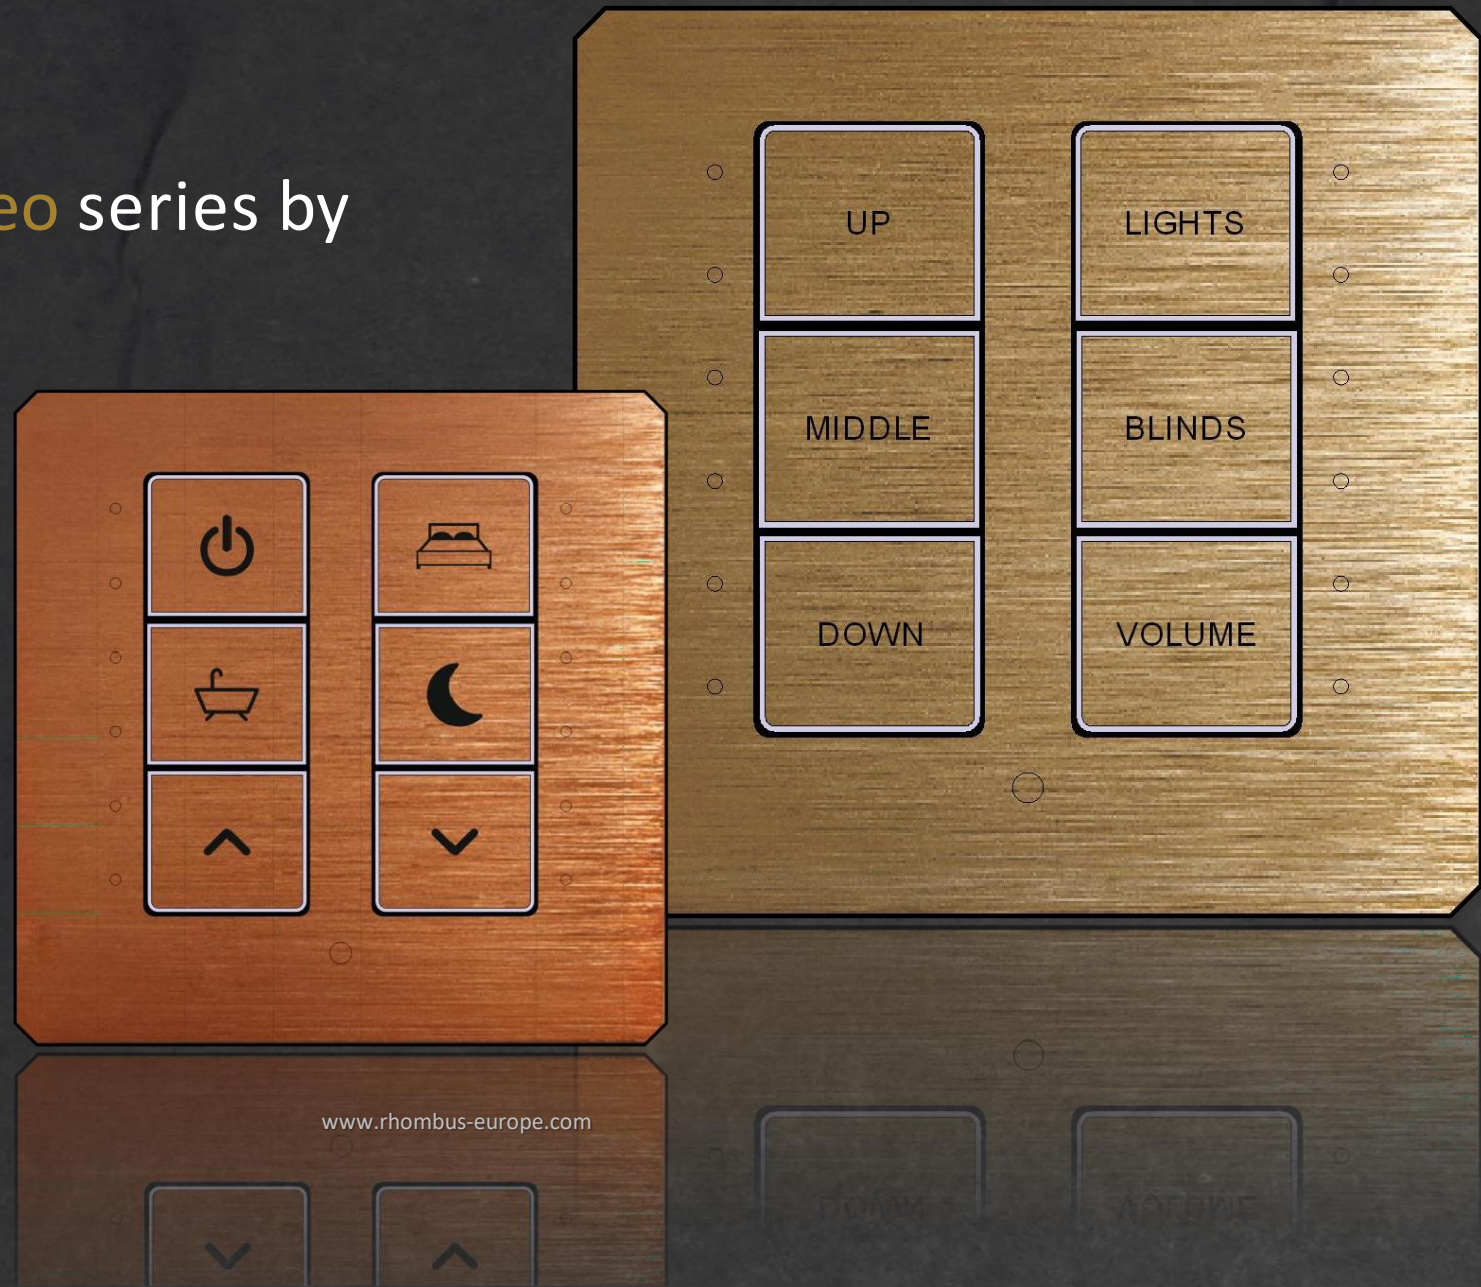

Crestron

Luxury housing of **Cameo** series by
Crestron

Finishes:

- Metal

www.rhombus-europe.com