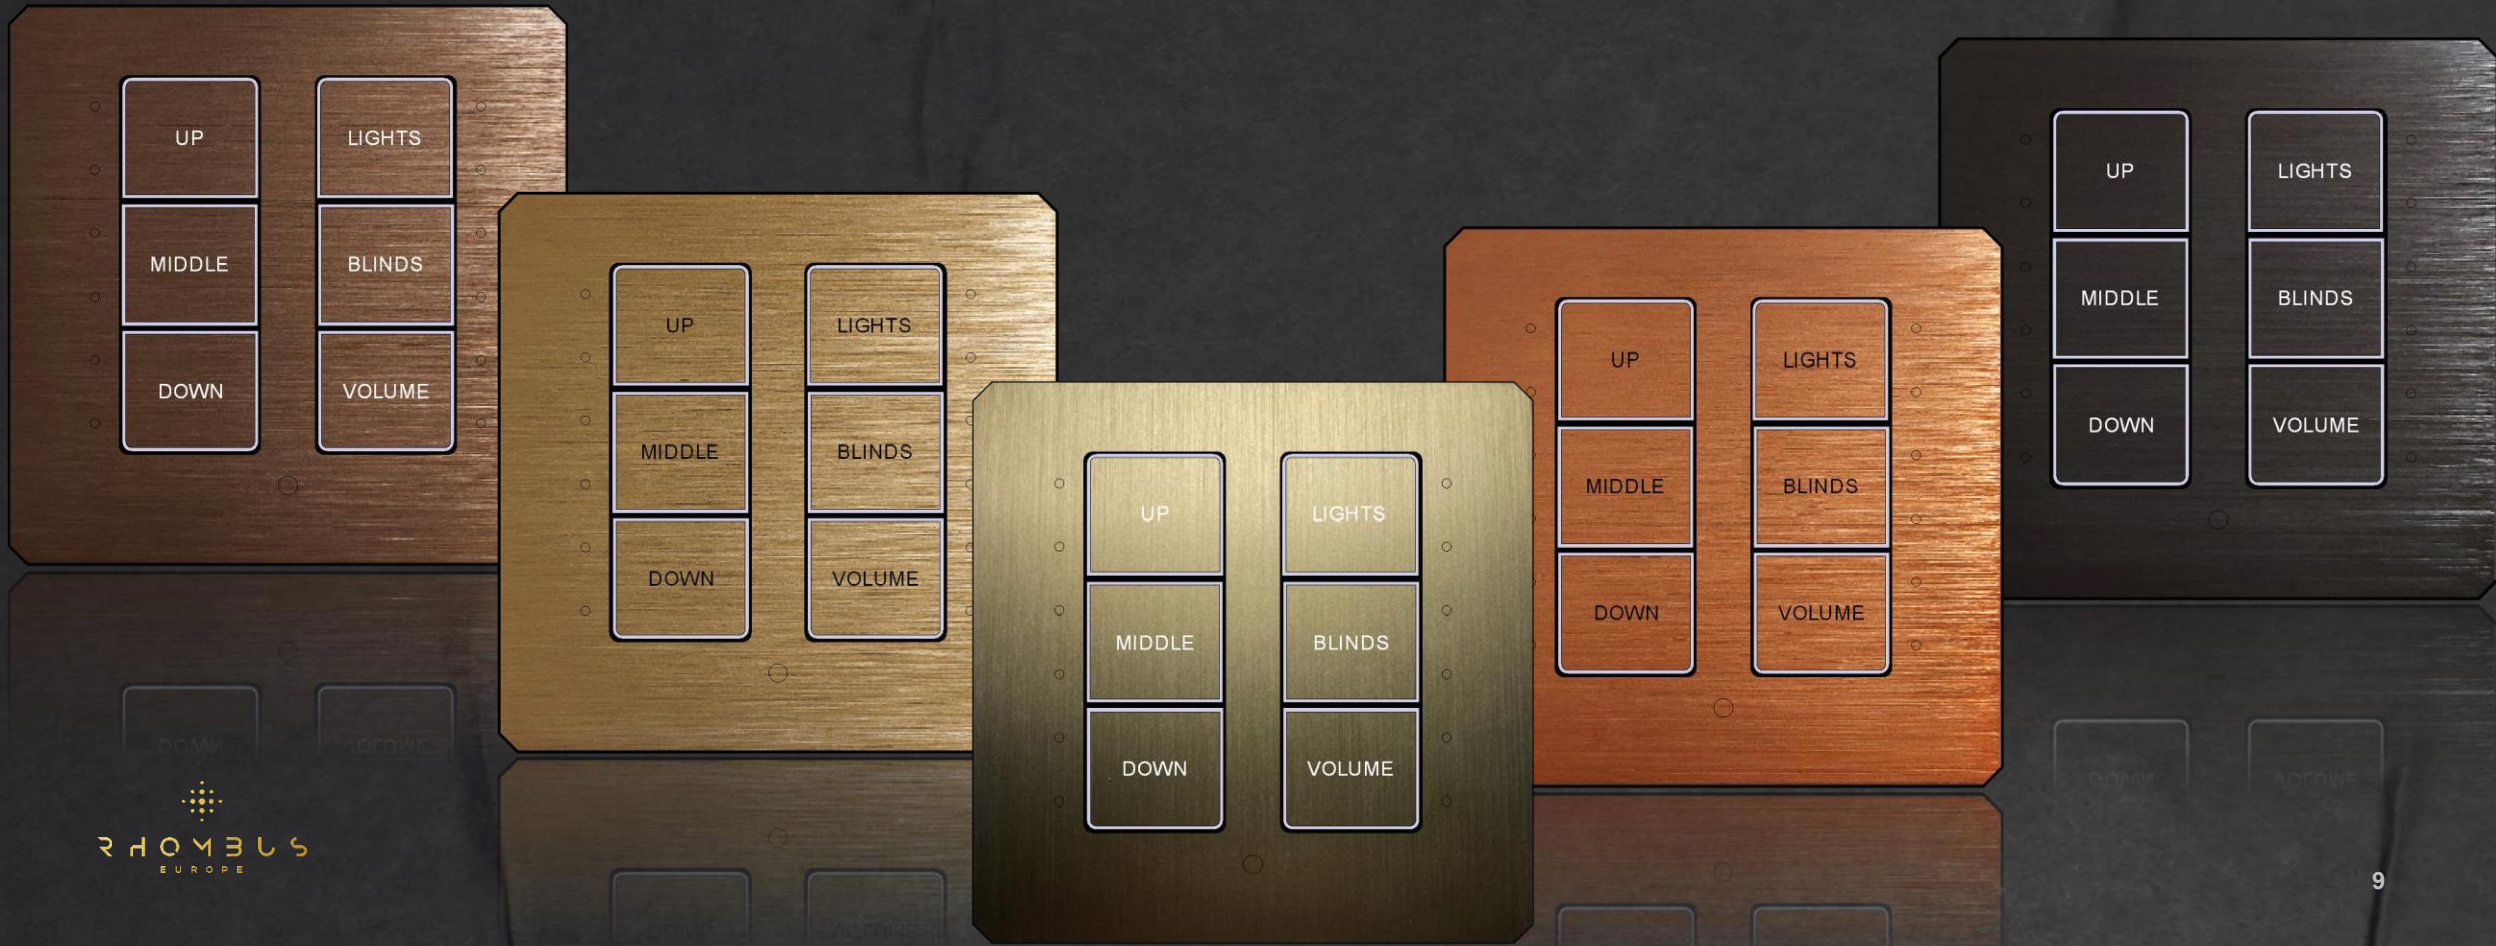

Crestron

Cameo series – stylish & minimalistic.