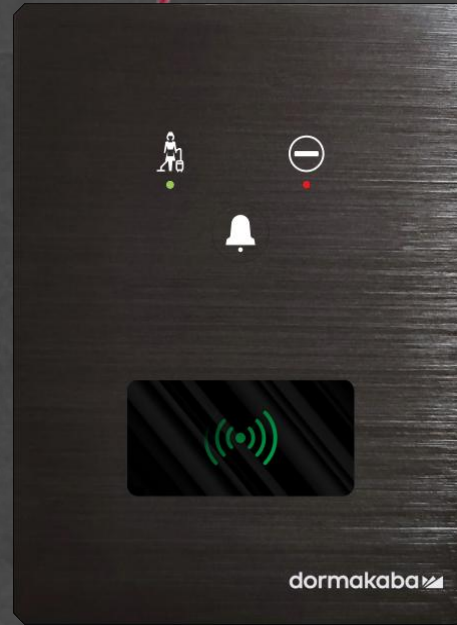

Metal back panel

Outdoor

Indoor

VIA
Dry contact
Modbus
Cresnet
KNX

Dormakaba`s readers are compatible with Rhombus GRMS system.

www.rhombus-europe.com

SR3 Reader integration

Powered by Rhombus Europe