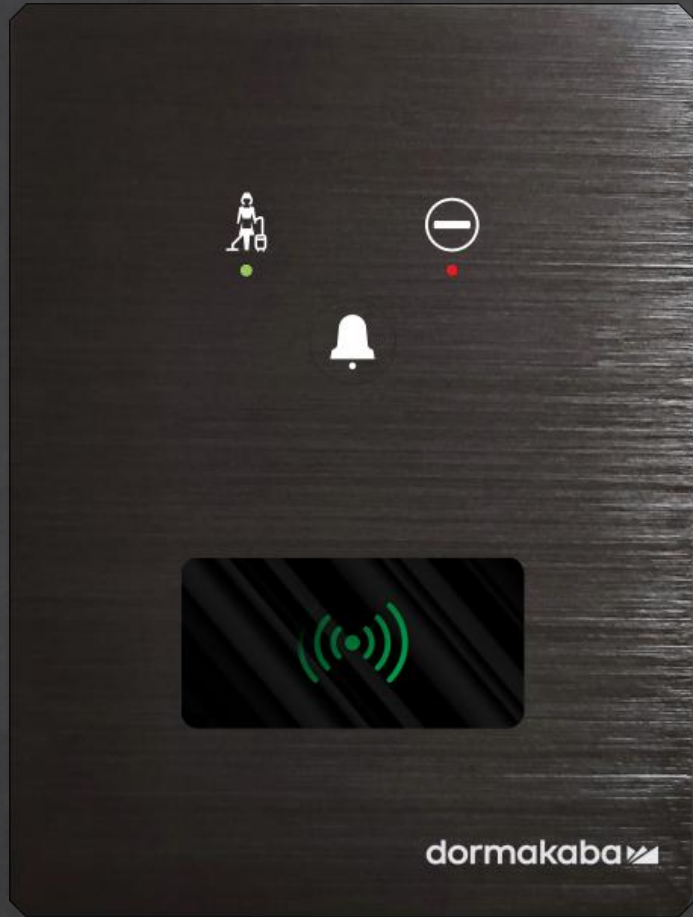

Metal back panel

Outdoor

Indoor

VIA
Dry contact
Modbus
Cresnet
KNX

Dormakaba`s readers are compatible with Rhombus GRMS system.

www.rhombus-europe.com

SR3 Reader integration

Powered by Rhombus Europe