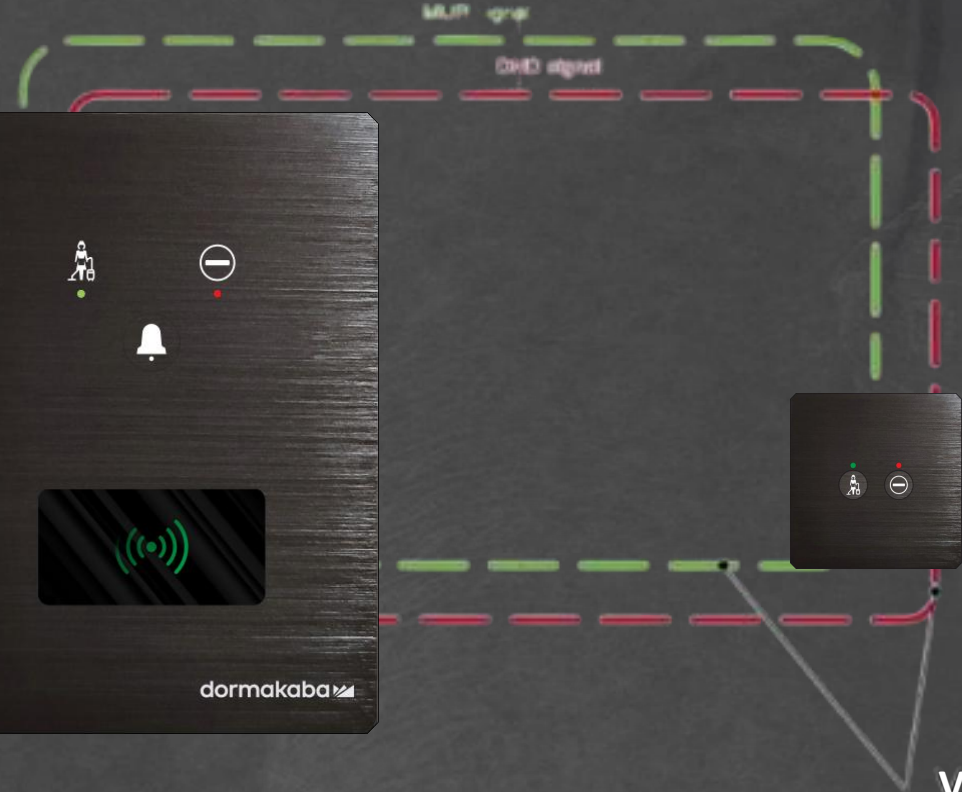

Metal back panel

Outdoor

Indoor

VIA
Dry contact
Modbus
Cresnet
KNX

Dormakaba`s readers are compatible with Rhombus GRMS system.

www.rhombus-europe.com

SR3 Reader integration

Powered by Rhombus Europe