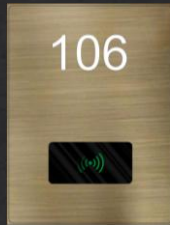

SALTO
inspiredaccess