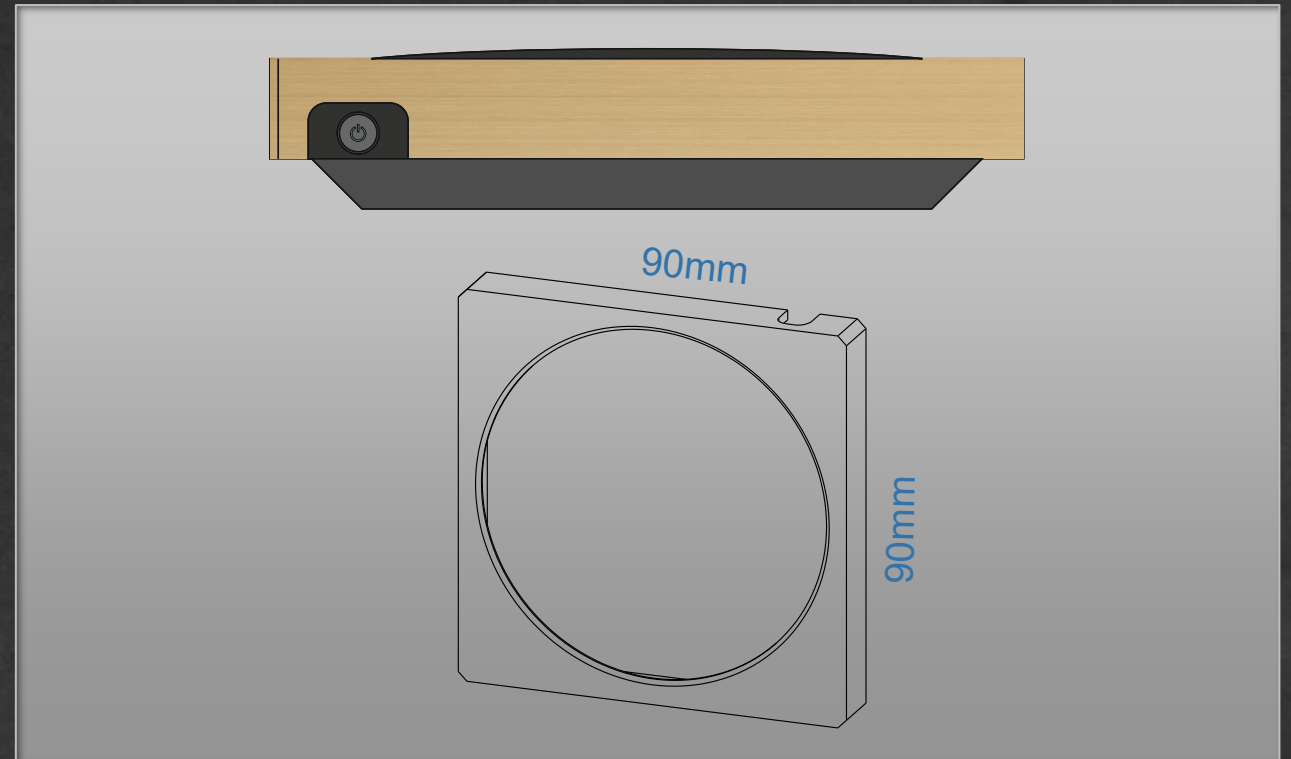

Luxury Housing by Rhombus

Madoka Thermostat – Direct mounting

Luxury Housing by Rhombus

Madoka Thermostat – Mounting

Option 1

Mounting Box for hollow wall EU

Luxury Housing by Rhombus

Madoka Thermostat – Mounting