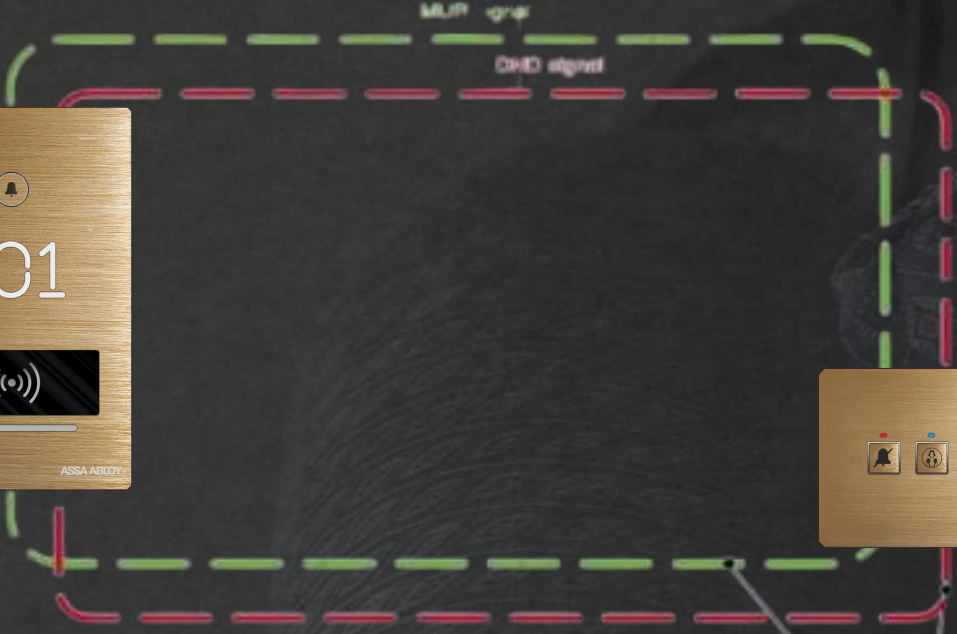

# Reader integration

ASSA ABLOY

Outdoor

Indoor

VIA  
Dry contact  
Modbus  
Cresnet  
KNX