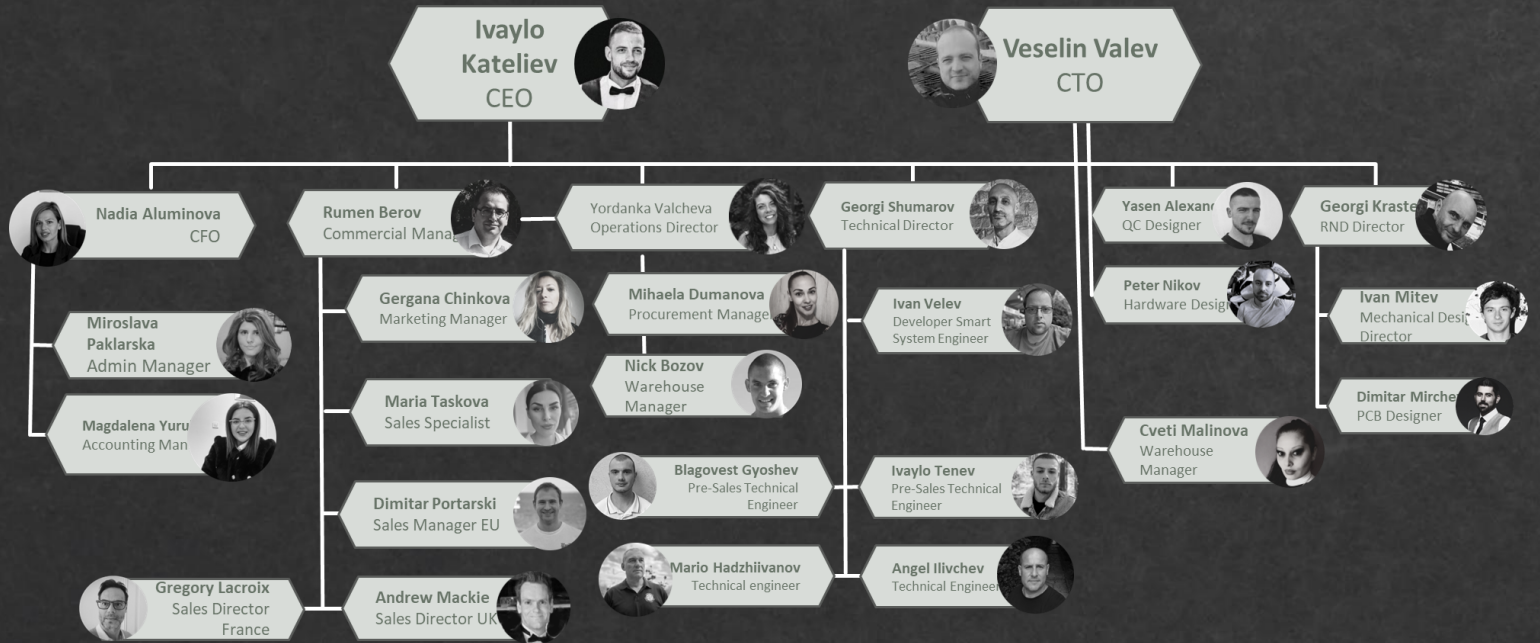

One key wait mode

One key Do not disturb mode

Access control reader

Rhombus Europe proudly partners and delivers solutions to global industry leaders such as ASSA ABLOY, Dormakaba and SALTO.

CONTACT US

Razlog, Bulgaria Head Office