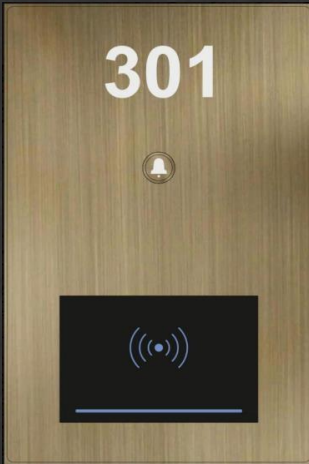

Different RAL Colour Finishings

High quality insulated fire resistance material

Multiple communication methods

Unique backlight color

Multiple colour panels

Melodious bell tone

Room No. ID indication

One key clean mode

One key wait mode

One key Do not disturb mode

Access control reader

Rhombus Europe proudly partners and delivers solutions to global industry leaders such as ASSA ABLOY, Dormakaba and SALTO.

CONTACT US

Razlog, Bulgaria Head Office