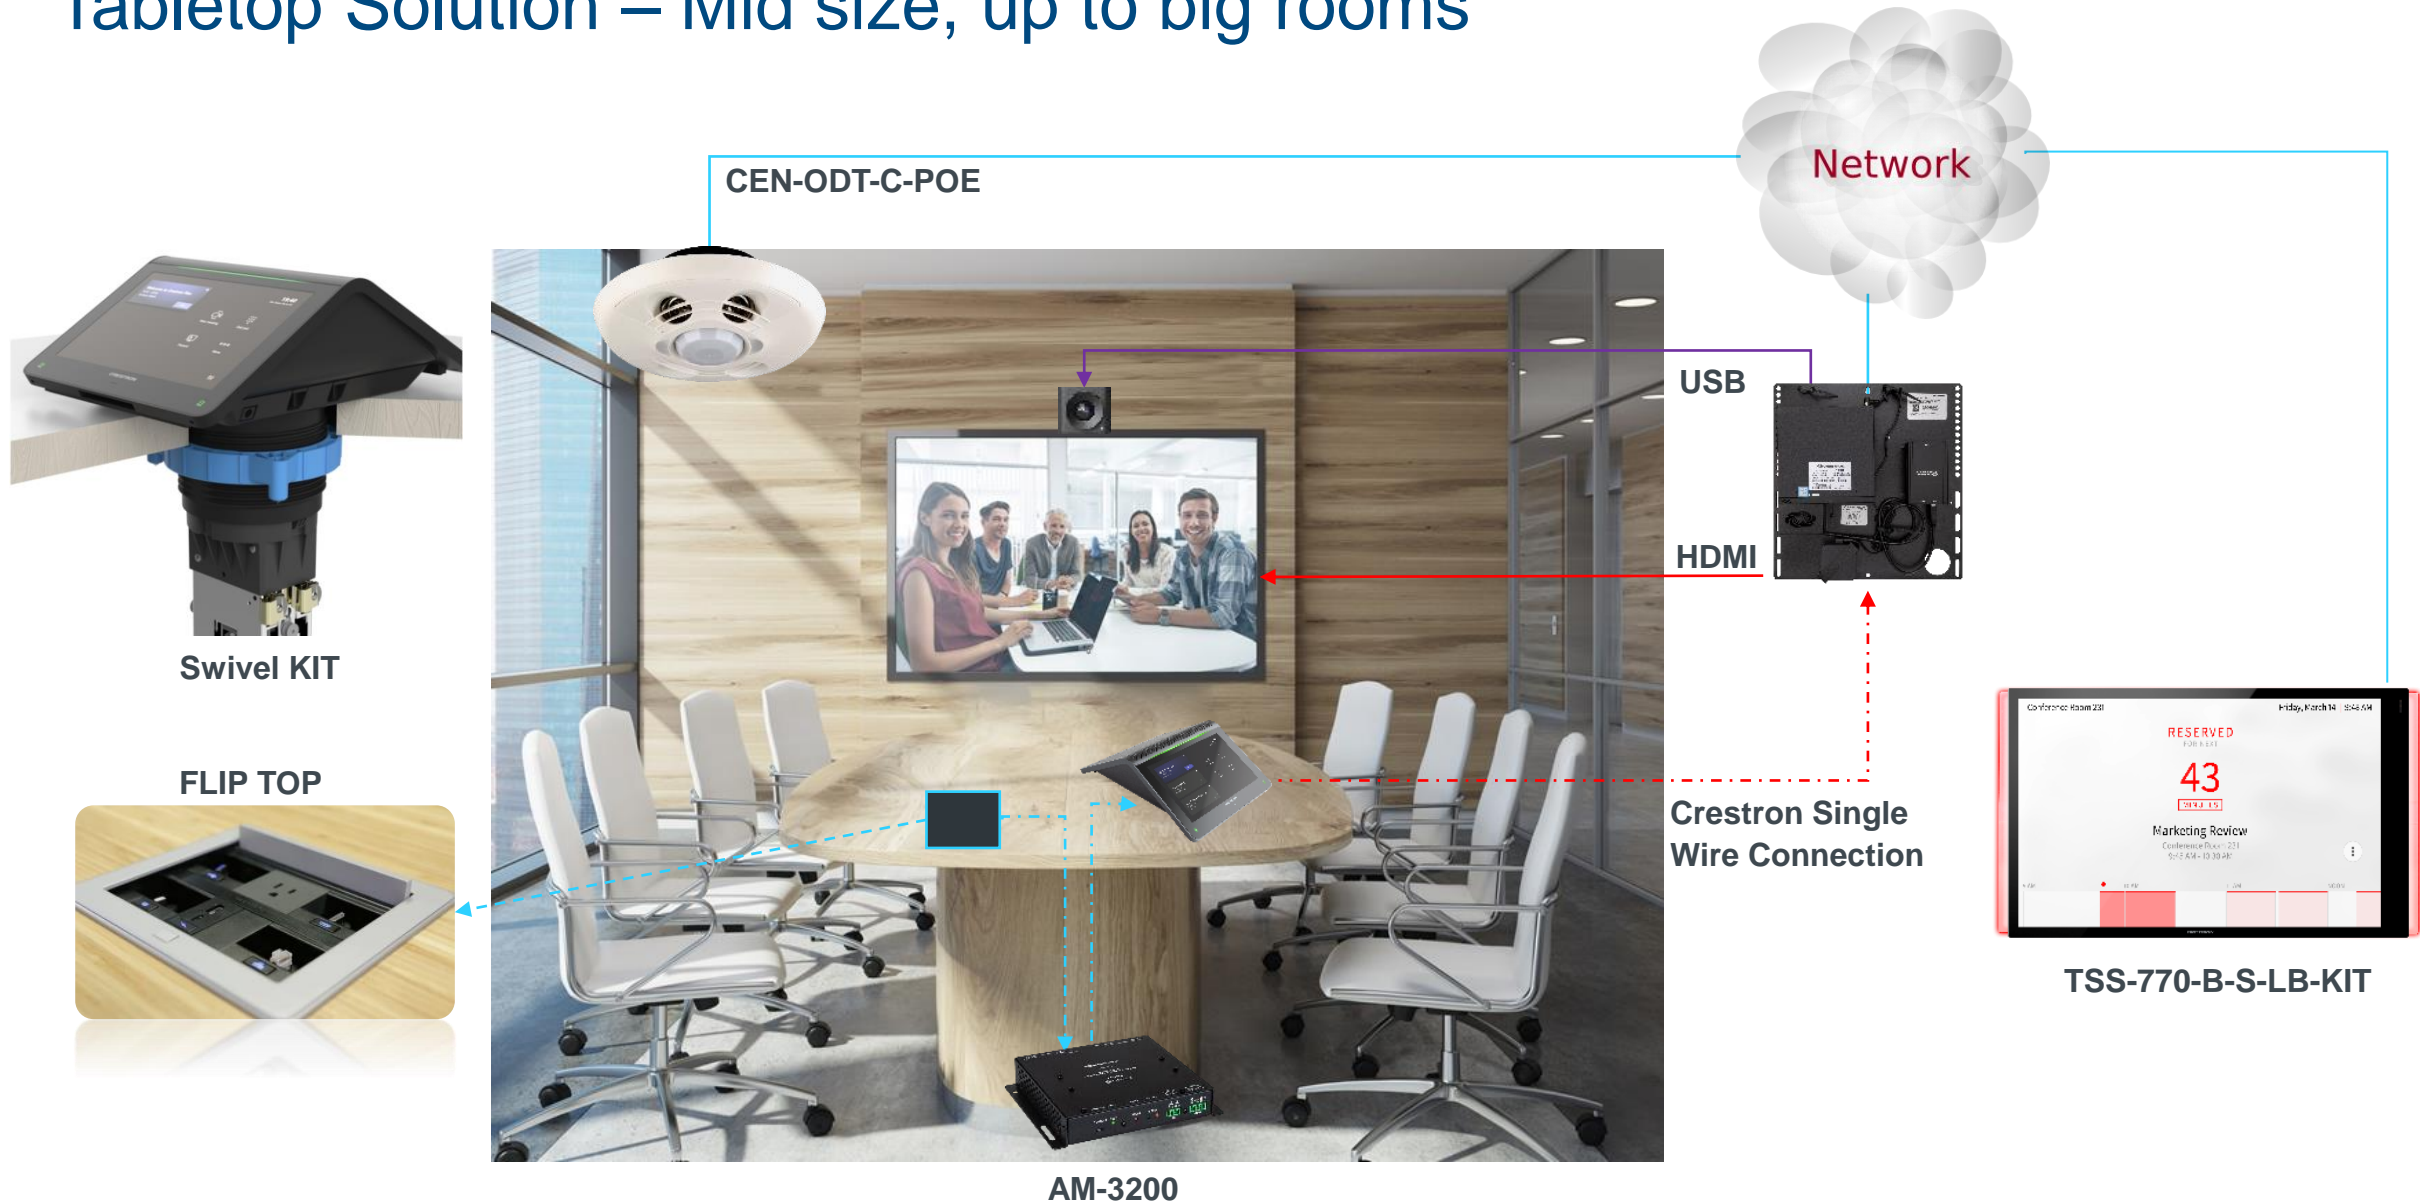

D: Huddle Room Basic – With Monitor

SOUND BAR - Advanced **Wireless** Collaboration room BYOD

TABLE TOP - Wireless Collaboration room BYOD + Microsoft TEAMS

Tabletop Solution – Mid size, up to big rooms

LARGER ROOMS + MIC Pods

Mercury and Mics - 360° pickup with 20 ft (6 m) range

Mute Btn for easy access

•12 ft (3.7 m) cable included

Network

AirMedia SERVER

- Digital Signage
- Wireless Connection

Server Room

DM-NVX