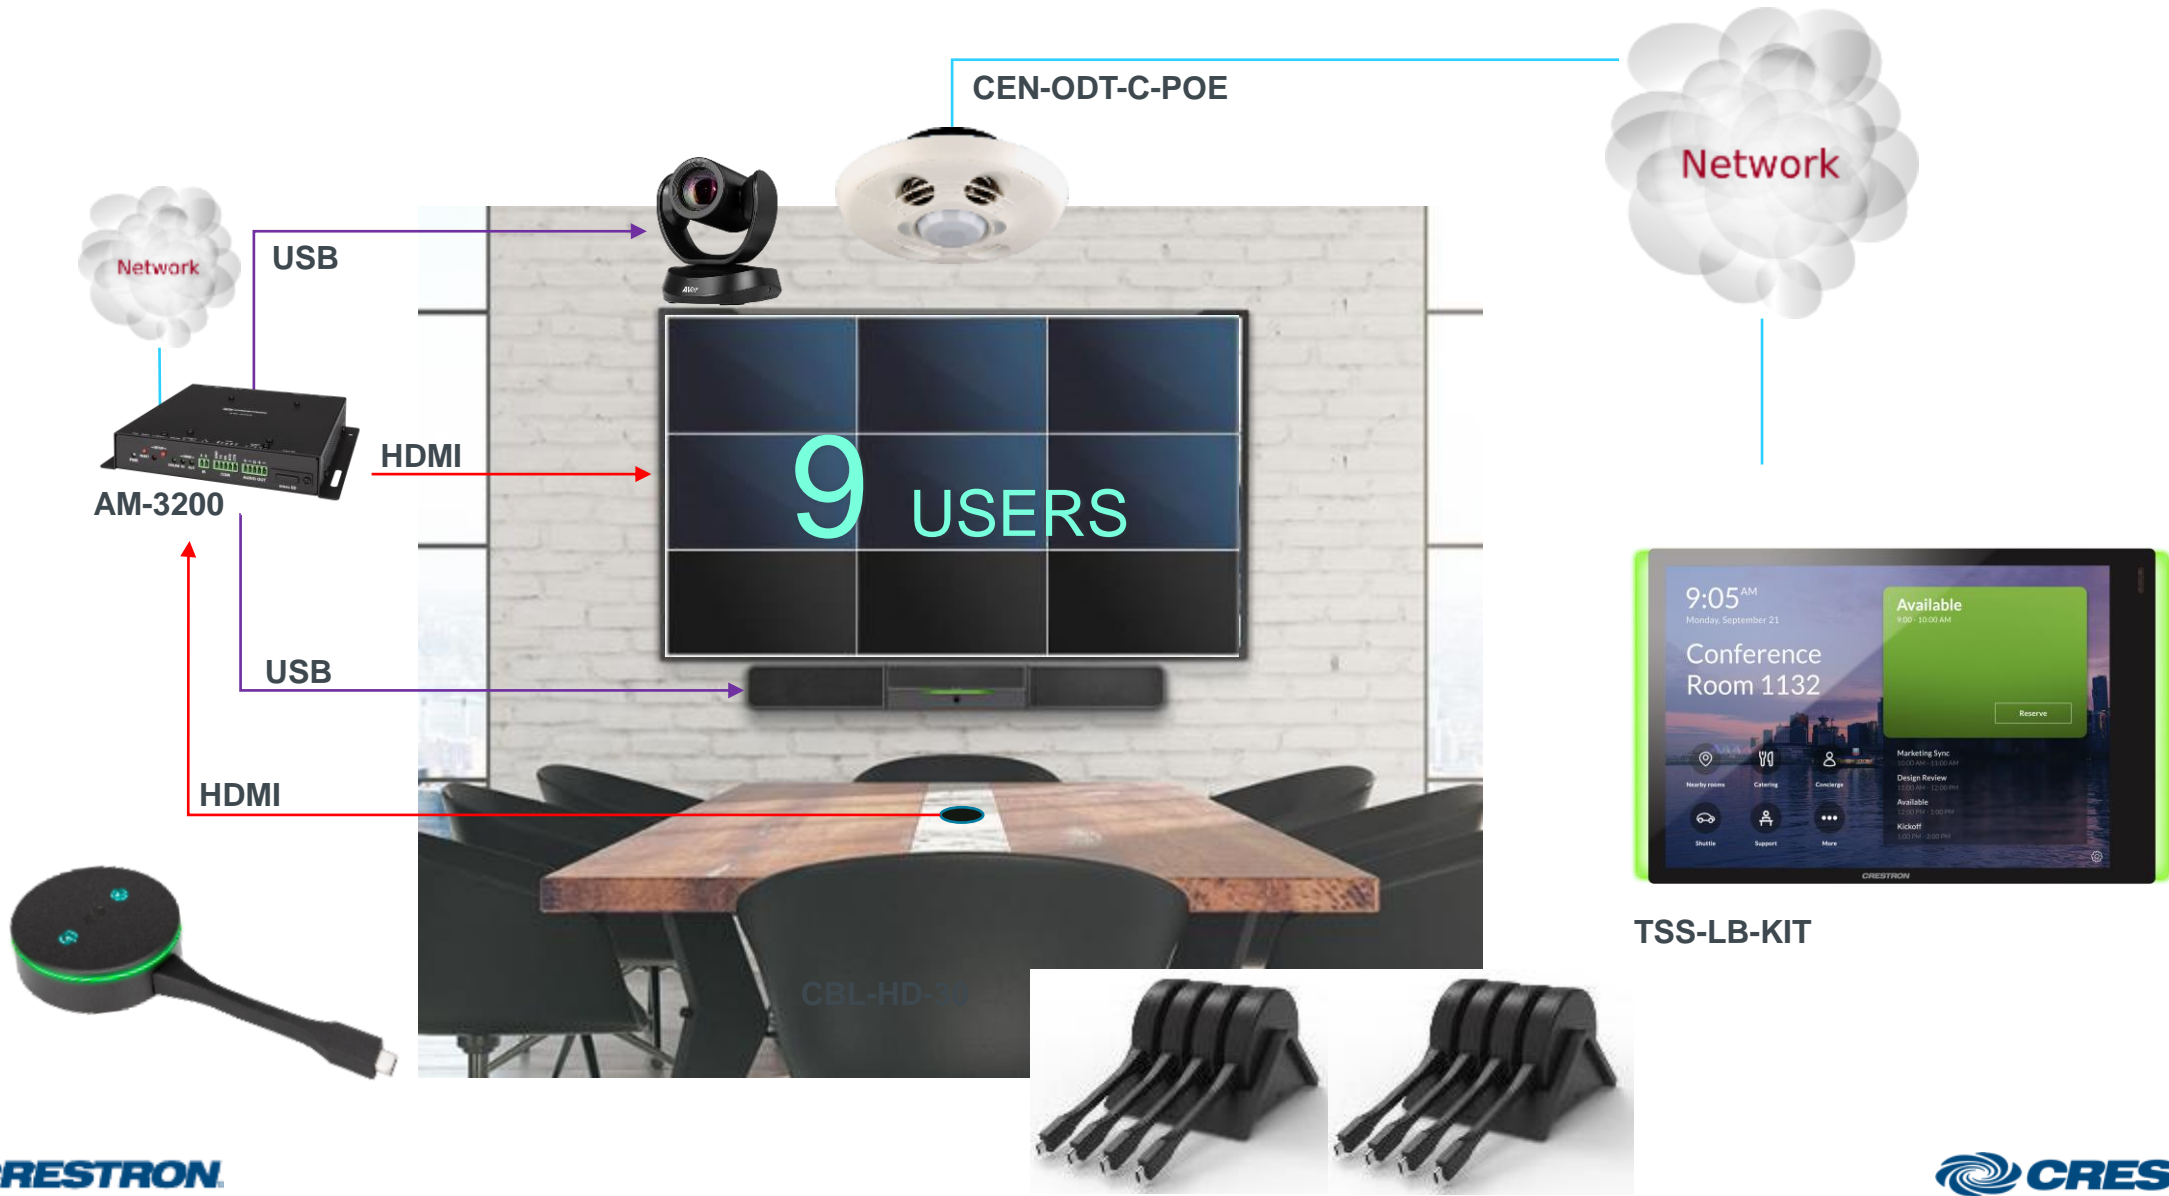

D: Huddle Room Basic – With Monitor

SOUND BAR - Advanced **Wireless** Collaboration room BYOD

TABLE TOP - Wireless Collaboration room BYOD + Microsoft TEAMS

Tabletop Solution – Mid size, up to big rooms

LARGER ROOMS + MIC Pods

Mercury and Mics - 360° pickup with 20 ft (6 m) range

Mute Btn for easy access

•12 ft (3.7 m) cable included

Network

AirMedia SERVER

- Digital Signage
- Wireless Connection

Server Room

DM-NVX