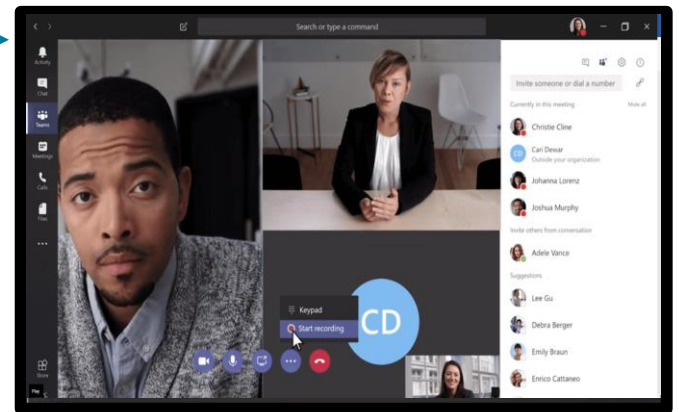

HDMI Input to support Wired and Wireless Presentation

RS232/IR Ports for built-in Display Control

AM-3100-WF-I

AM-3200 / AM-3200-WF-I

*AM-3200 available in a non-WiFi version

Support BYOD or Video Conferencing Rooms (MS Teams, Zoom, etc.)

Wirelessly connect to in-room display AND wirelessly access in-room peripherals (webcam/mic)

USB

HDMI

USB

In-room conferencing system (FLEX)

AirMedia[®] - Licensed Functionality

Advanced Presentation

Wireless presentation (from 2 to 9 users simul.)
Canvas Controls/Moderation
Touch interactivity