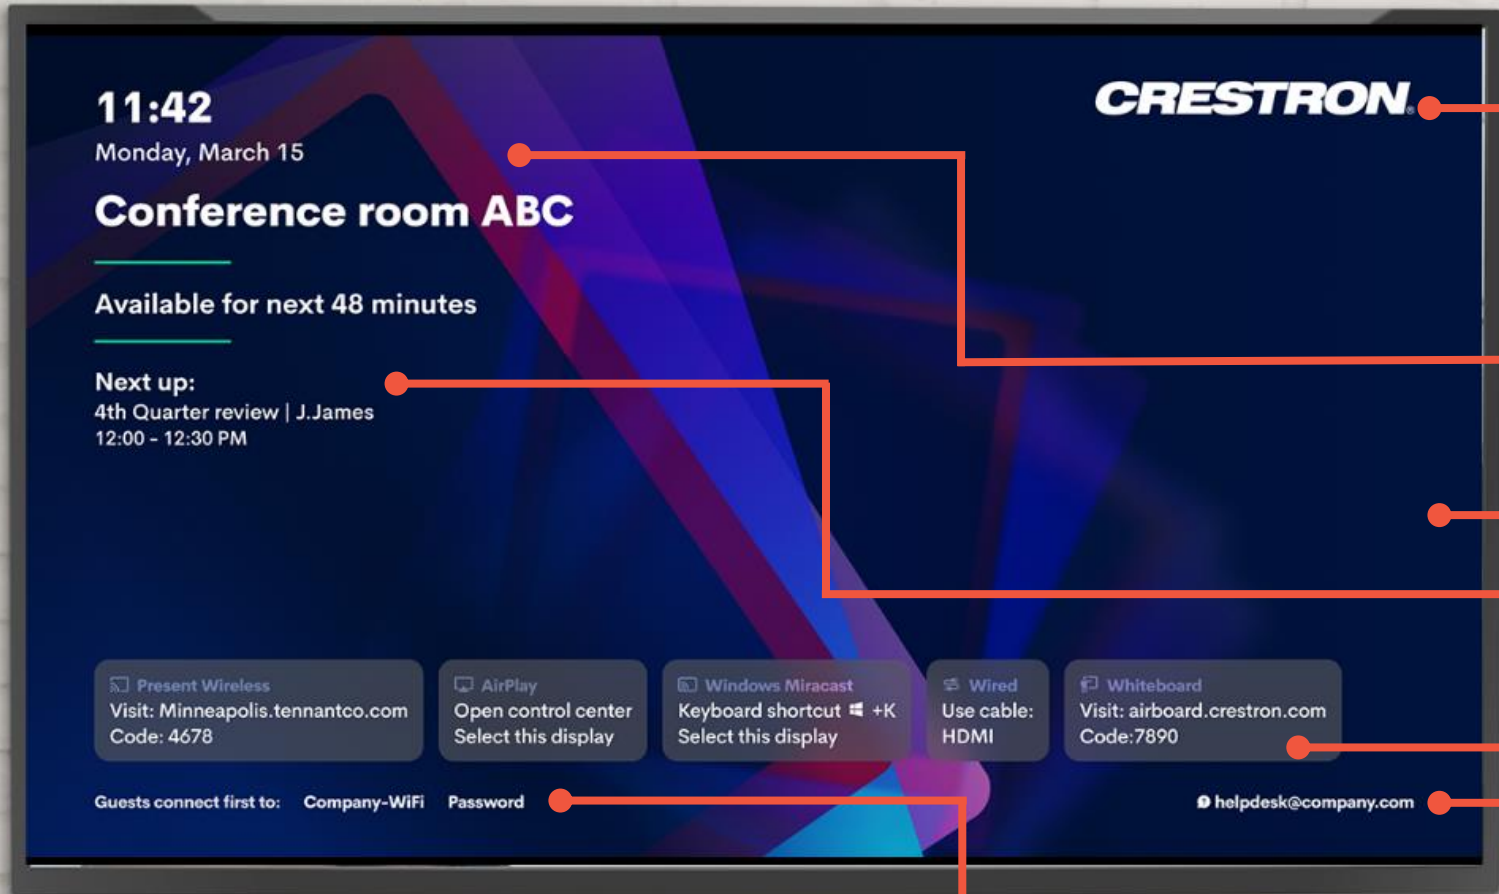

A fresh Front of the Room experience

Customizable logo

Date, Time, Room Name

Customizable backgrounds

Room Availability Info

Room feature tiles

- AirMedia
- Wired Connection
- Airplay/Miracast
- Whiteboard (Kaptivo)

Help Desk Info

Guest WiFi Info