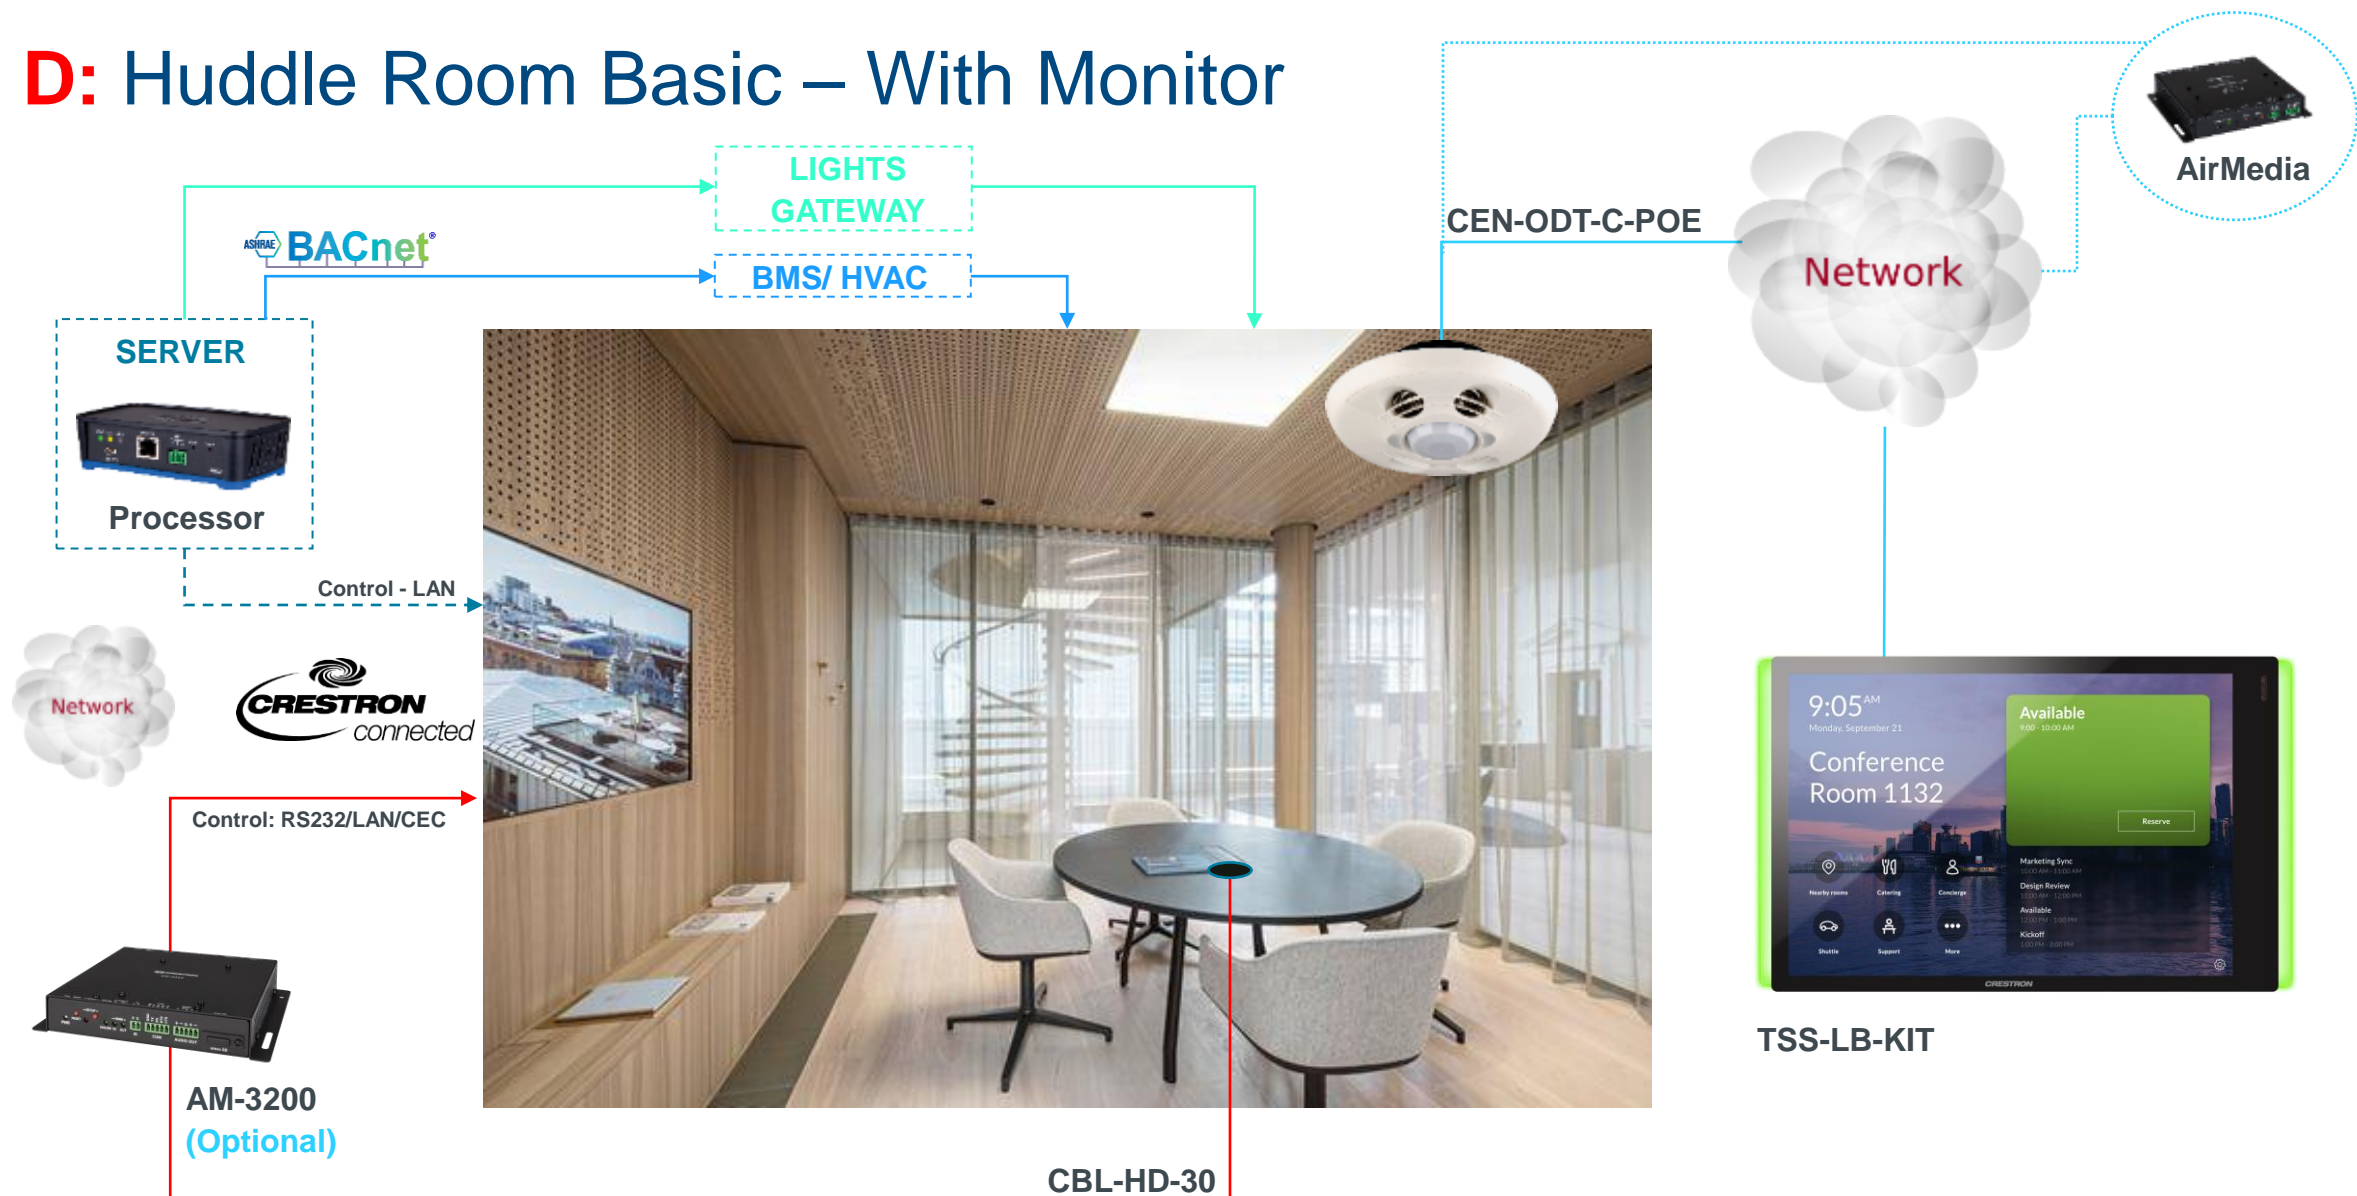

Conference Rooms

Integrated Occupancy Sensing - Touch less Automatization

Decline for no-show automatically returns rooms to inventory by unbooking spaces that remain empty during meetings.

Your real estate is automatically made more efficient – without any human intervention.

D: Huddle Room Basic – With Monitor

SOUND BAR - Advanced **Wireless** Collaboration room BYOD

TABLE TOP - Wireless Collaboration room BYOD + Microsoft TEAMS

Tabletop Solution – Mid size, up to big rooms

LARGER ROOMS + MIC Pods

Mercury and Mics - 360° pickup with 20 ft (6 m) range

Mute Btn for easy access

•12 ft (3.7 m) cable included

Network

AirMedia SERVER

- Digital Signage
- Wireless Connection

Server Room

DM-NVX