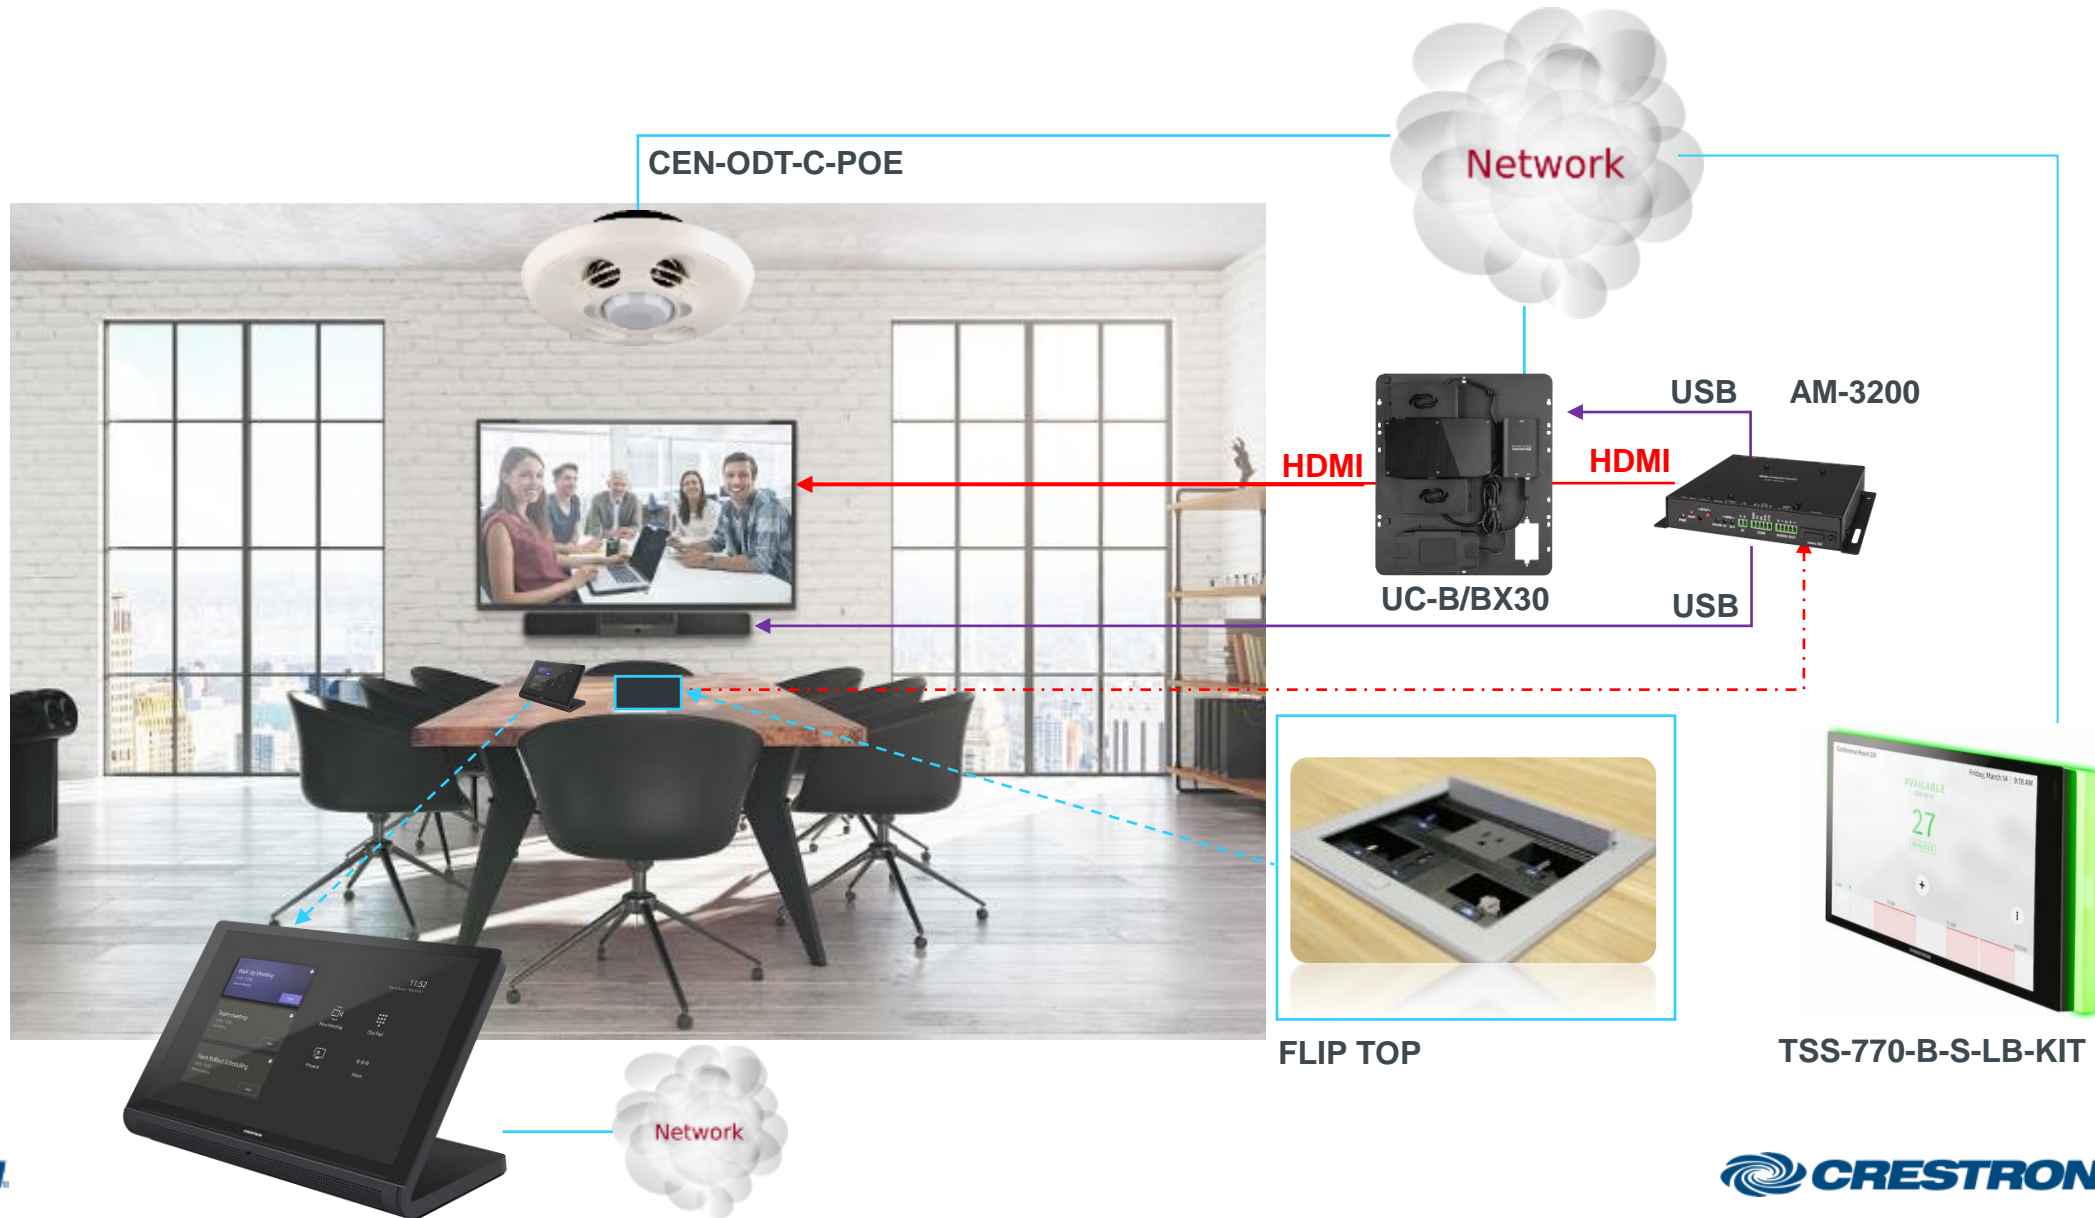

D: Huddle Room Basic – With Monitor

SOUND BAR - Advanced **Wireless** Collaboration room BYOD

TABLE TOP - Wireless Collaboration room BYOD + Microsoft TEAMS

Tabletop Solution – Mid size, up to big rooms

LARGER ROOMS + MIC Pods

Mercury and Mics - 360° pickup with 20 ft (6 m) range

Mute Btn for easy access

•12 ft (3.7 m) cable included

Network

AirMedia SERVER

- Digital Signage
- Wireless Connection

Server Room

DM-NVX