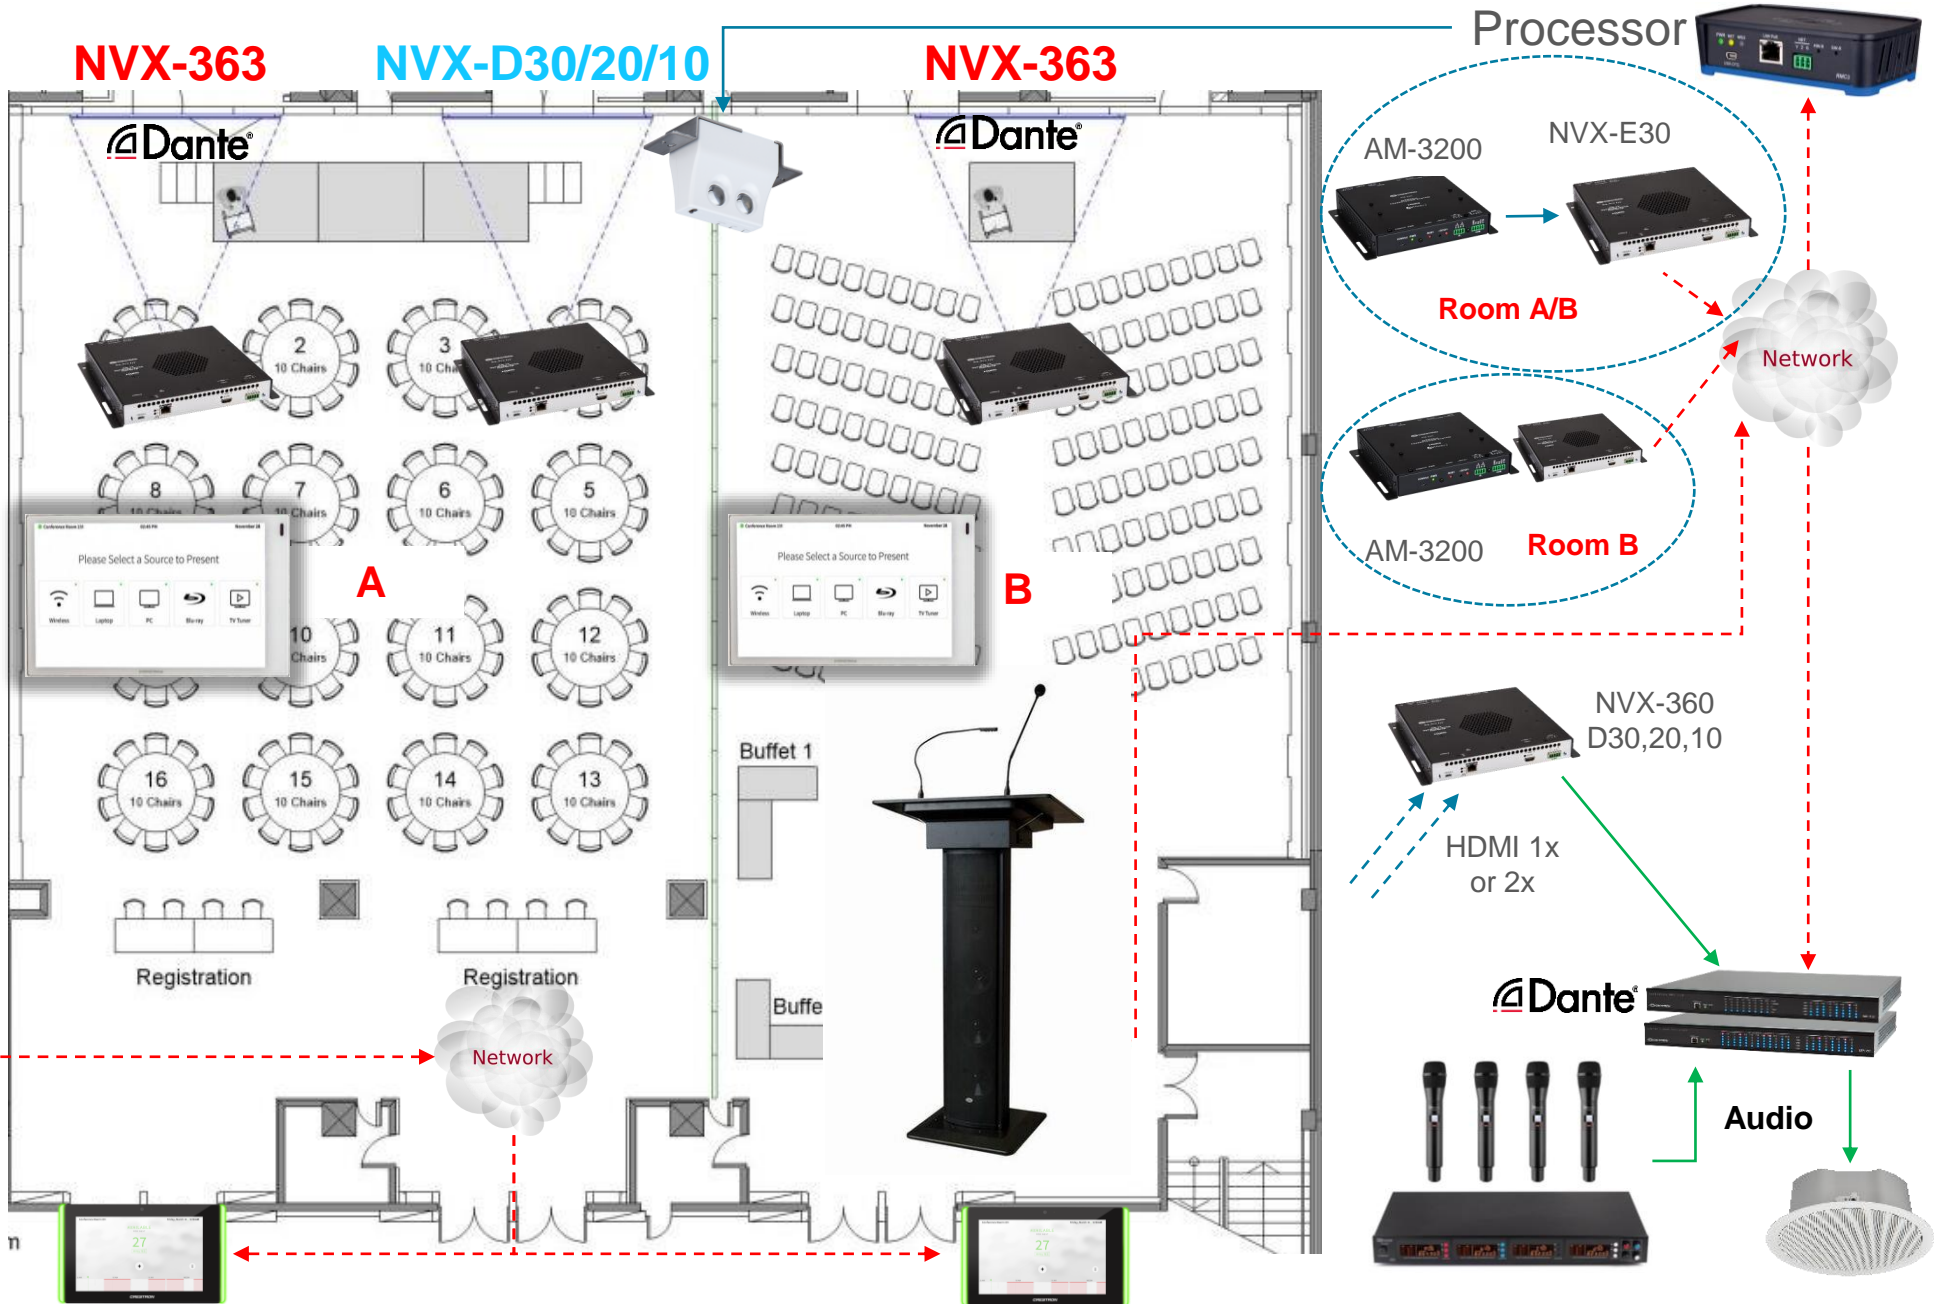

The ONLY 4K60 4:4:4 HDR Solution
with HDCP 2.2 End-to-End

Hotel Divisible Ball Room

Divisible Rooms AB NVX

GLS-PART-CN

- Bluetooth
- Local Wi-Fi per Room
- Miracast
- Digital Signage
- Connection to EXCHANGE