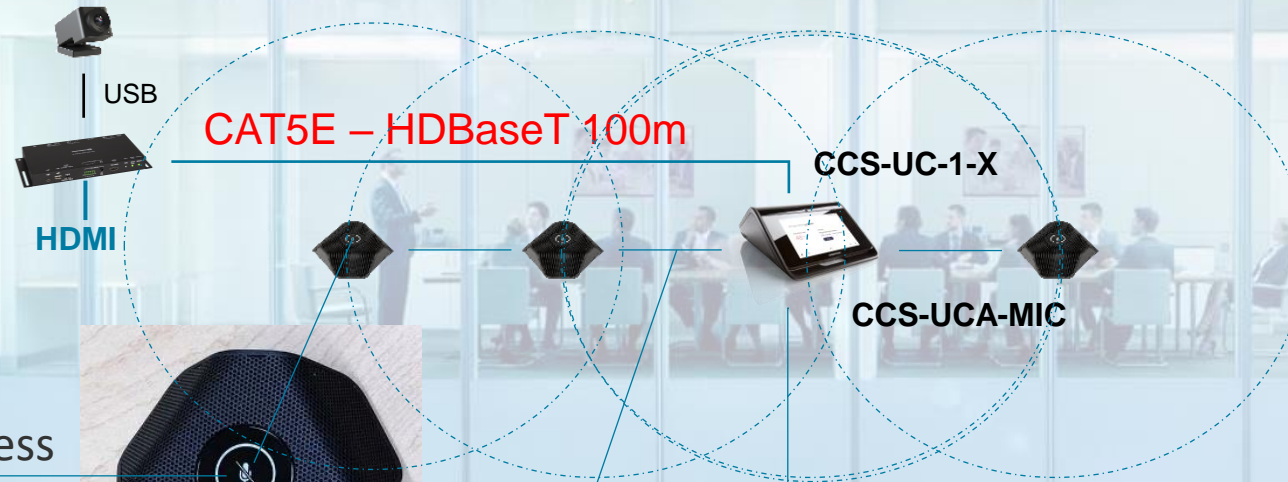

Conference Rooms

Integrated Occupancy Sensing - Touch less Automatization

Decline for no-show automatically returns rooms to inventory by unbooking spaces that remain empty during meetings.

Your real estate is automatically made more efficient – without any human intervention.

D: Huddle Room Basic – With Monitor

SOUND BAR - Advanced **Wireless** Collaboration room BYOD

TABLE TOP - Wireless Collaboration room BYOD + Microsoft TEAMS

Tabletop Solution – Mid size, up to big rooms

LARGER ROOMS + MIC Pods

Mercury and Mics - 360° pickup with 20 ft (6 m) range

Mute Btn for easy access

•12 ft (3.7 m) cable included

Network

AirMedia SERVER

- Digital Signage
- Wireless Connection

Server Room

DM-NVX