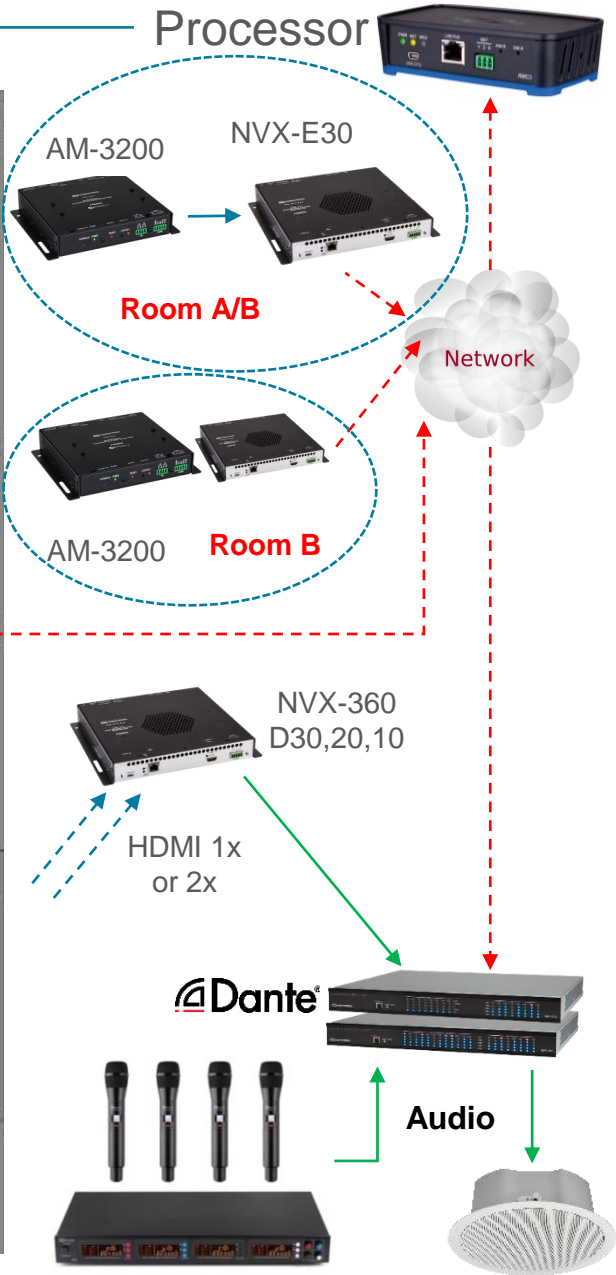

The ONLY 4K60 4:4:4 HDR Solution
with HDCP 2.2 End-to-End

Hotel Divisible Ball Room

Divisible Rooms AB NVX

GLS-PART-CN

- Bluetooth
- Local Wi-Fi per Room
- Miracast
- Digital Signage
- Connection to EXCHANGE