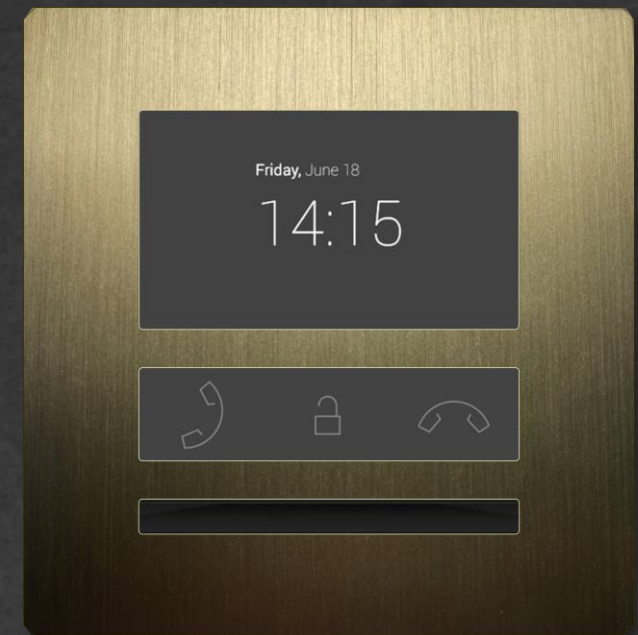

Copper Brushed finish

ANSWERING UNITS

Indoor Compact Video - 01935 - 001

Best seller Finishes

Dark Grey Brushed Finish

Inox Brushed finish

Bronze 7 Brushed finish

Finishes - Best Sellers