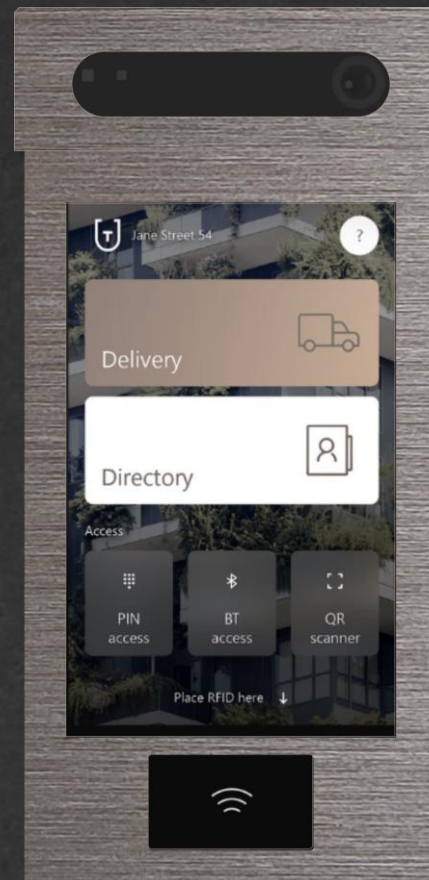

Champagne Brushed finish

Copper Brushed finish

IP Style 02521 - 001

Best seller Finishes

Dark Grey Brushed finish

Champagne Brushed finish

Bronze 7 Brushed finish

ANSWERING UNITS