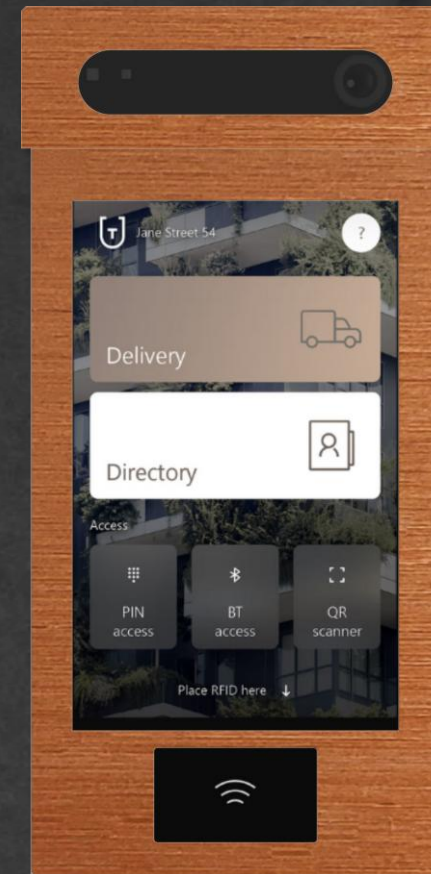

Copper Brushed finish