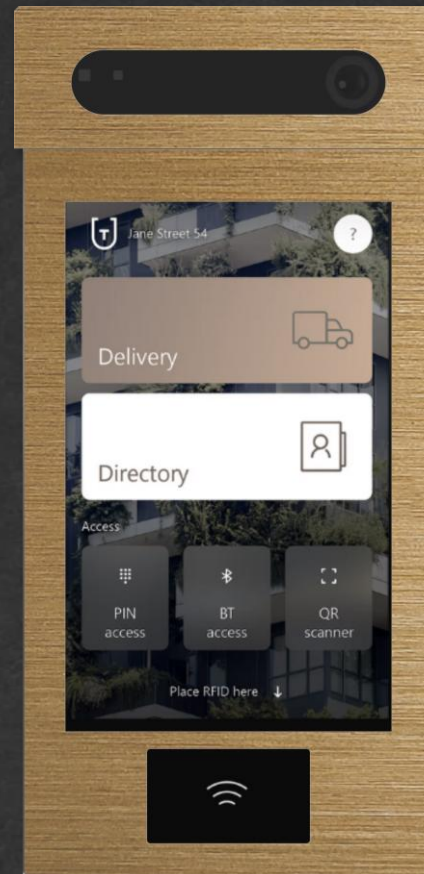

Champagne Brushed finish