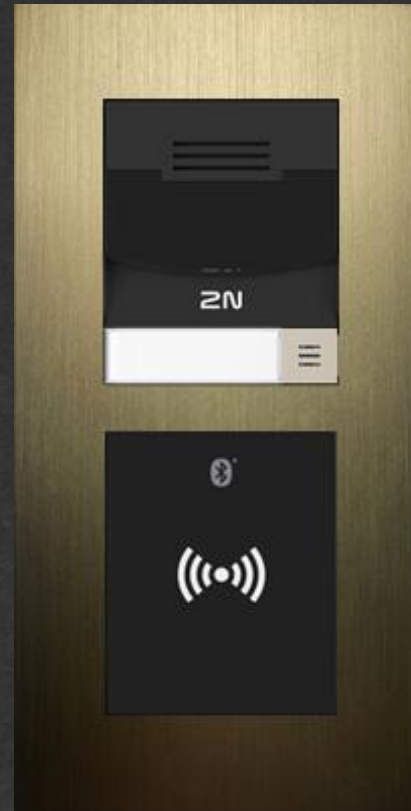

IP Verso 2.0 - Best Seller Finishes

Bronze Brushed finish

IP Verso 2.0 - Best Seller Finishes

Champagne Brushed finish

IP Verso 2.0 - Best Seller Finishes

Copper Brushed finish

IP Verso 2.0 - Best Seller Finishes

Dark Grey Brushed finish

IP Verso 2.0 - Best Seller Finishes

Inox Brushed finish

IP Verso 2.0 - Best Seller Finishes

Bronze 7 Brushed Finish

IP Style 02521 - 001

Best seller Finishes

Bronze Brushed finish

Champagne Brushed finish

Copper Brushed finish

IP Style 02521 - 001

Best seller Finishes

Dark Grey Brushed finish

Champagne Brushed finish

Bronze 7 Brushed finish

ANSWERING UNITS