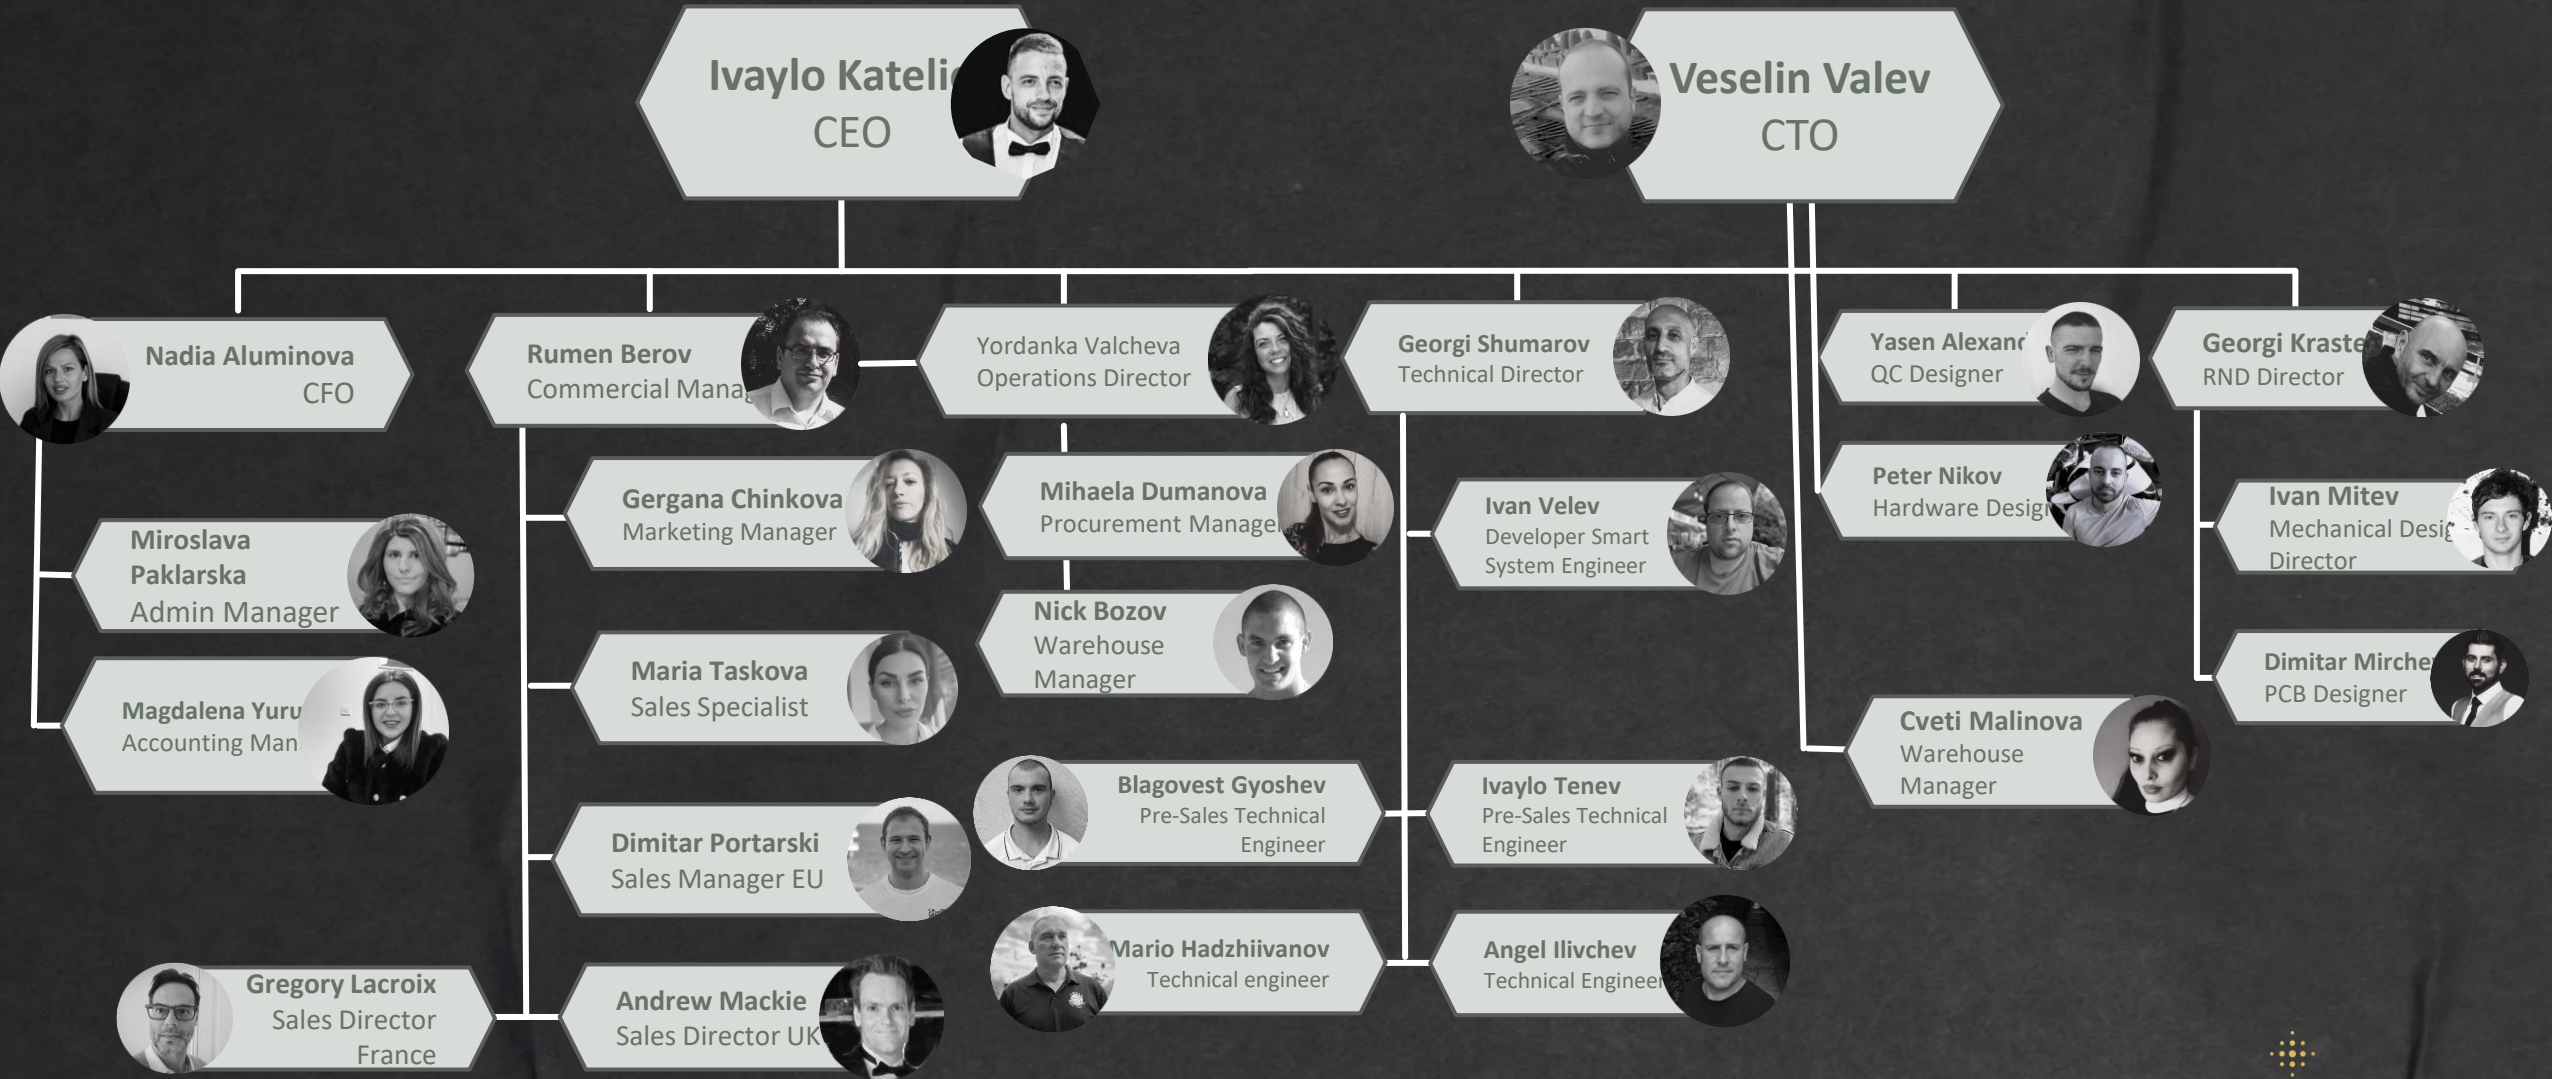

Dorma
Kaba

Siemens

Samsung

Daikin

MAIN TEAM

CONTACT US

Razlog, Bulgaria

Head Office