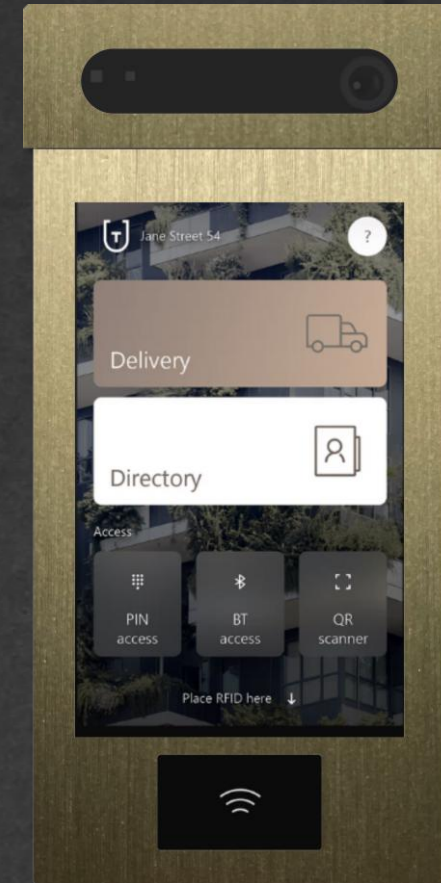

Champagne Brushed finish

Copper Brushed finish

IP Style 02521 - 001

Best seller Finishes

Dark Grey Brushed finish

Champagne Brushed finish

Bronze 7 Brushed finish

ANSWERING UNITS