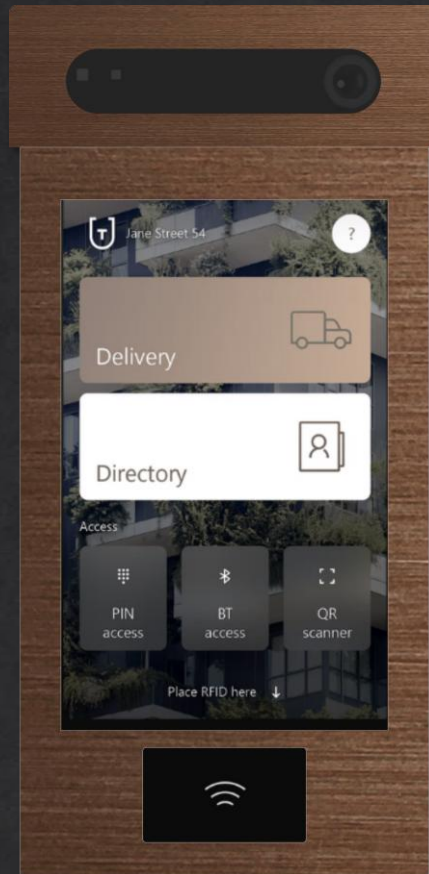

Dark Grey Brushed finish

IP Verso 2.0 - Best Seller Finishes

Inox Brushed finish

IP Verso 2.0 - Best Seller Finishes

Bronze 7 Brushed Finish

IP Style 02521 - 001

Best seller Finishes

Bronze Brushed finish