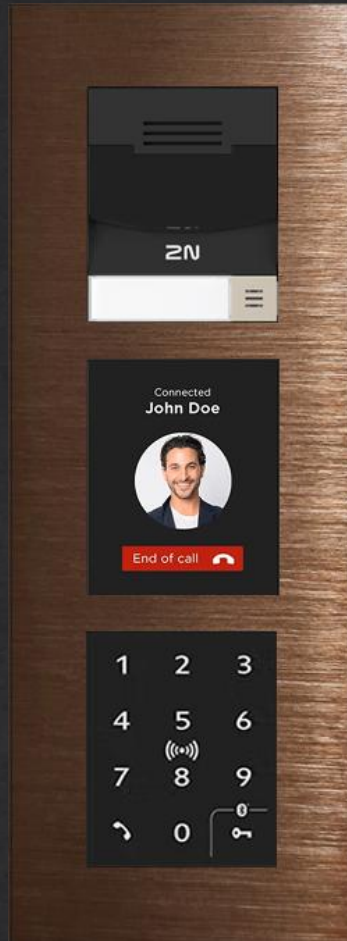

IP Verso 2.0 - Best Seller Finishes

Bronze Brushed finish

IP Verso 2.0 - Best Seller Finishes

Champagne Brushed finish

IP Verso 2.0 - Best Seller Finishes

Copper Brushed finish

IP Verso 2.0 - Best Seller Finishes