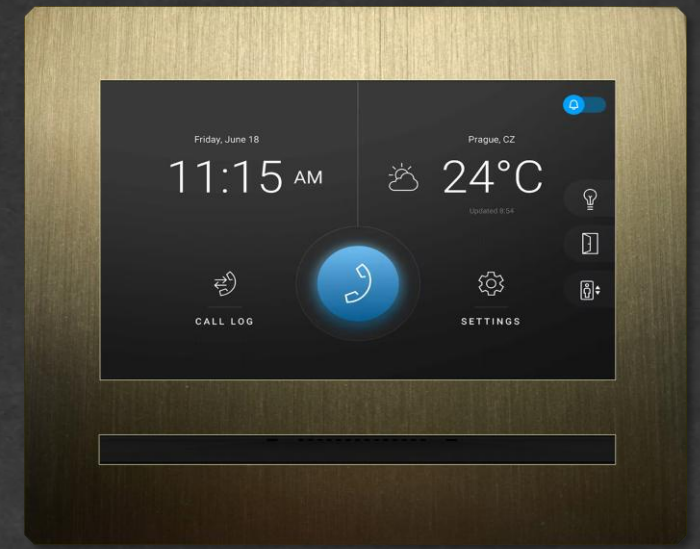

Bronze 7 Brushed finish