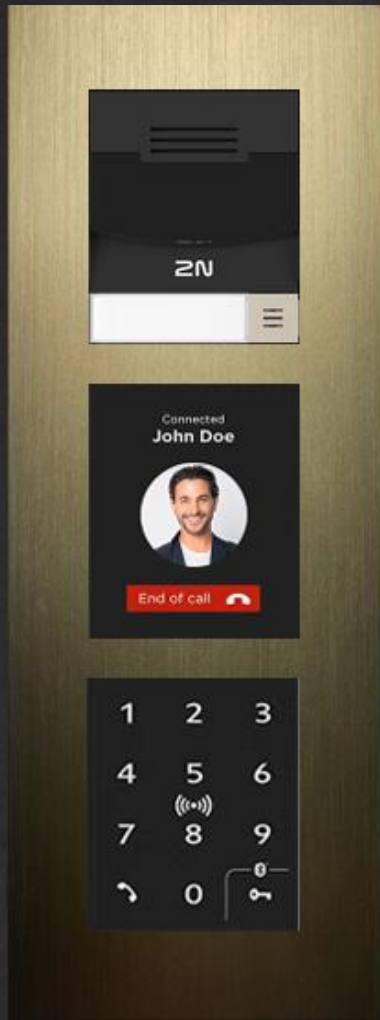

IP Verso 2.0 - Best Seller Finishes

Bronze Brushed finish

IP Verso 2.0 - Best Seller Finishes

Champagne Brushed finish

IP Verso 2.0 - Best Seller Finishes

Copper Brushed finish

IP Verso 2.0 - Best Seller Finishes

Dark Grey Brushed finish

IP Verso 2.0 - Best Seller Finishes

Inox Brushed finish

IP Verso 2.0 - Best Seller Finishes

Bronze 7 Brushed Finish

IP Style 02521 - 001

Best seller Finishes

Bronze Brushed finish

Champagne Brushed finish

Copper Brushed finish

IP Style 02521 - 001

Best seller Finishes

Dark Grey Brushed finish

Champagne Brushed finish

Bronze 7 Brushed finish

ANSWERING UNITS