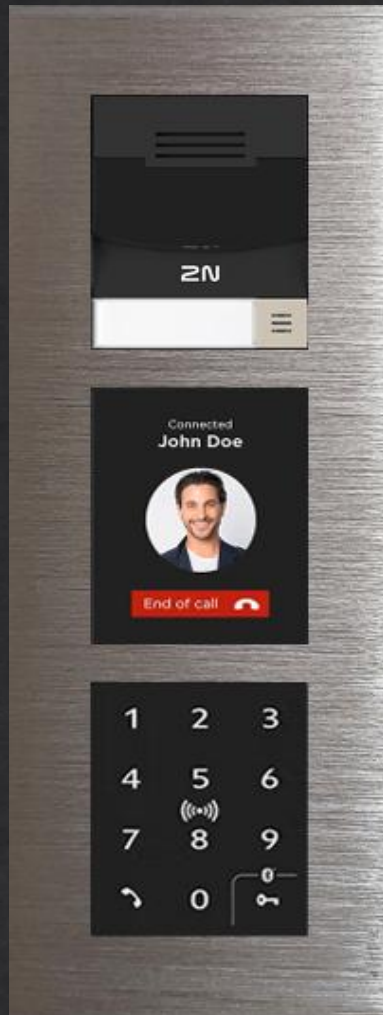

IP Verso 2.0 - Best Seller Finishes

Bronze Brushed finish

IP Verso 2.0 - Best Seller Finishes

Champagne Brushed finish

IP Verso 2.0 - Best Seller Finishes

Copper Brushed finish

IP Verso 2.0 - Best Seller Finishes

Dark Grey Brushed finish

IP Verso 2.0 - Best Seller Finishes

Inox Brushed finish

IP Verso 2.0 - Best Seller Finishes

Bronze 7 Brushed Finish

IP Style 02521 - 001

Best seller Finishes

Bronze Brushed finish