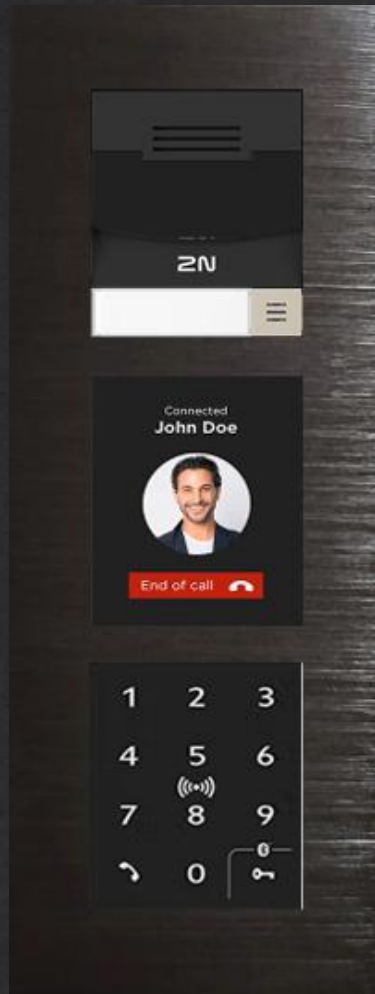

IP Verso 2.0 - Best Seller Finishes

Bronze Brushed finish

IP Verso 2.0 - Best Seller Finishes

Champagne Brushed finish

IP Verso 2.0 - Best Seller Finishes

Copper Brushed finish

IP Verso 2.0 - Best Seller Finishes

Dark Grey Brushed finish

IP Verso 2.0 - Best Seller Finishes

Inox Brushed finish

IP Verso 2.0 - Best Seller Finishes

Bronze 7 Brushed Finish

IP Style 02521 - 001

Best seller Finishes

Bronze Brushed finish