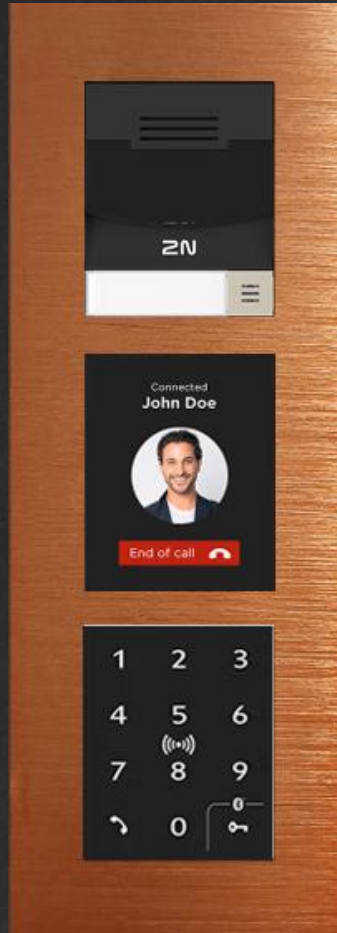

IP Verso 2.0 - Best Seller Finishes

Bronze Brushed finish

IP Verso 2.0 - Best Seller Finishes

Champagne Brushed finish

IP Verso 2.0 - Best Seller Finishes

Copper Brushed finish

IP Verso 2.0 - Best Seller Finishes