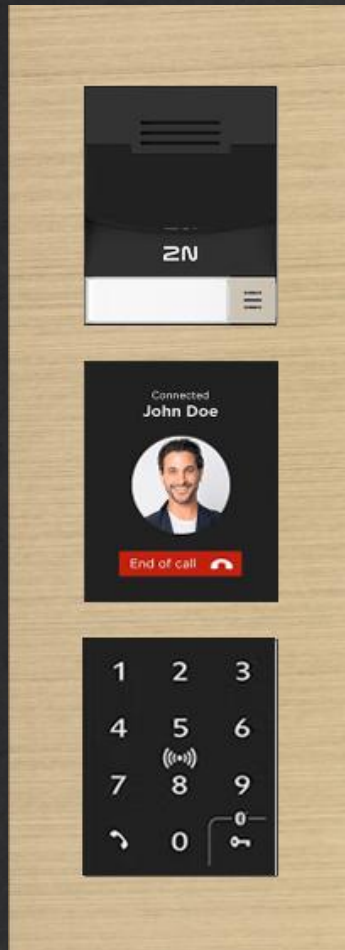

IP Verso 2.0 - Best Seller Finishes

Bronze Brushed finish

IP Verso 2.0 - Best Seller Finishes

Champagne Brushed finish

IP Verso 2.0 - Best Seller Finishes

Copper Brushed finish

IP Verso 2.0 - Best Seller Finishes